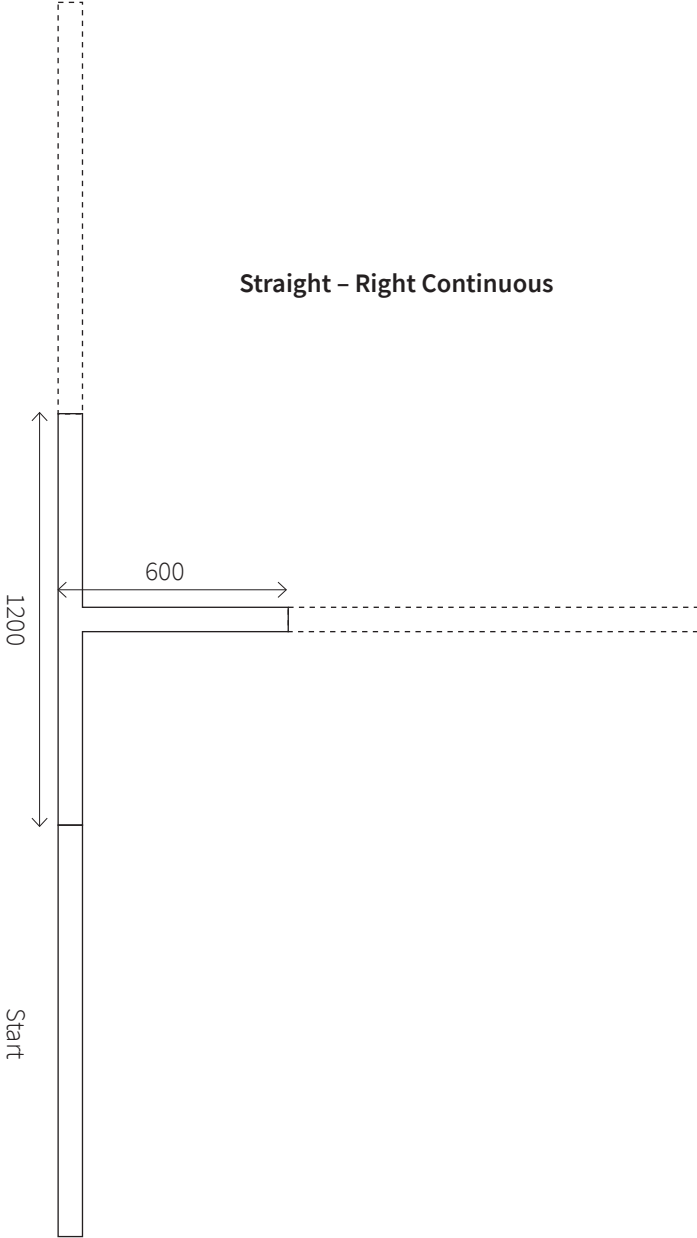

NOTOR 36 INSTALLATION EXAMPLES STRAIGHT

Top view

Single 1200 1 large + 1 small ceiling cup

Single 2400 1 large + 2 small ceiling cups

Continuous 1200+1200+1200 1 large + 3 small ceiling cups

Continuous 2400+2400+2400 1 large + 6 small ceiling cups

NOTOR 36 INSTALLATION EXAMPLES CORNER

Top view

Right Continuous

Left Continuous

NOTOR 36 INSTALLATION EXAMPLES T-COUPLER

Top view

NOTOR 36 INSTALLATION EXAMPLES T-COUPLER

Top view

Straight - Left Continuous

Straight - Right Continuous

NOTOR 36 INSTALLATION EXAMPLES X-COUPLER

Top view

NOTOR 36 INSTALLATION EXAMPLES CEILING TO WALL

Side view