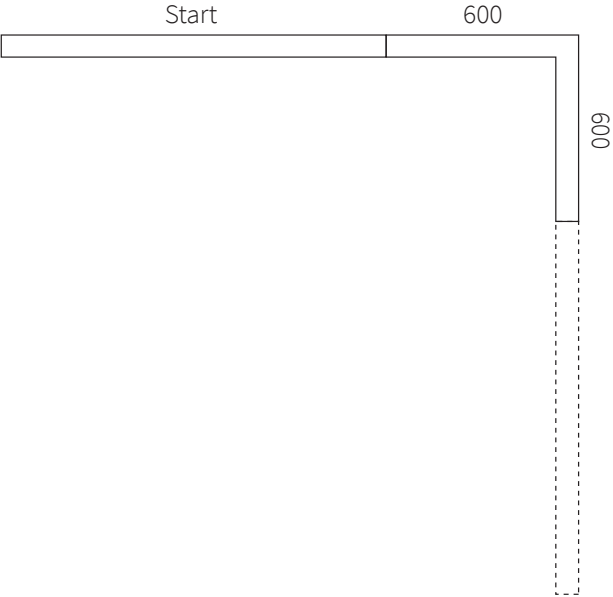

NOTOR 36 INSTALLATION EXAMPLES STRAIGHT

Top view

Single 1200 1 large + 1 small ceiling cup

Single 2400 1 large + 2 small ceiling cups

Continuous 1200+1200+1200 1 large + 3 small ceiling cups

Continuous 2400+2400+2400 1 large + 6 small ceiling cups

NOTOR 36 INSTALLATION EXAMPLES CORNER

Top view

Right Continuous

Left Continuous

NOTOR 36 INSTALLATION EXAMPLES T-COUPLER

Top view

NOTOR 36 INSTALLATION EXAMPLES T-COUPLER

Top view

Straight - Left Continuous

Straight - Right Continuous

NOTOR 36 INSTALLATION EXAMPLES X-COUPLER

Top view

NOTOR 36 INSTALLATION EXAMPLES CEILING TO WALL

Side view