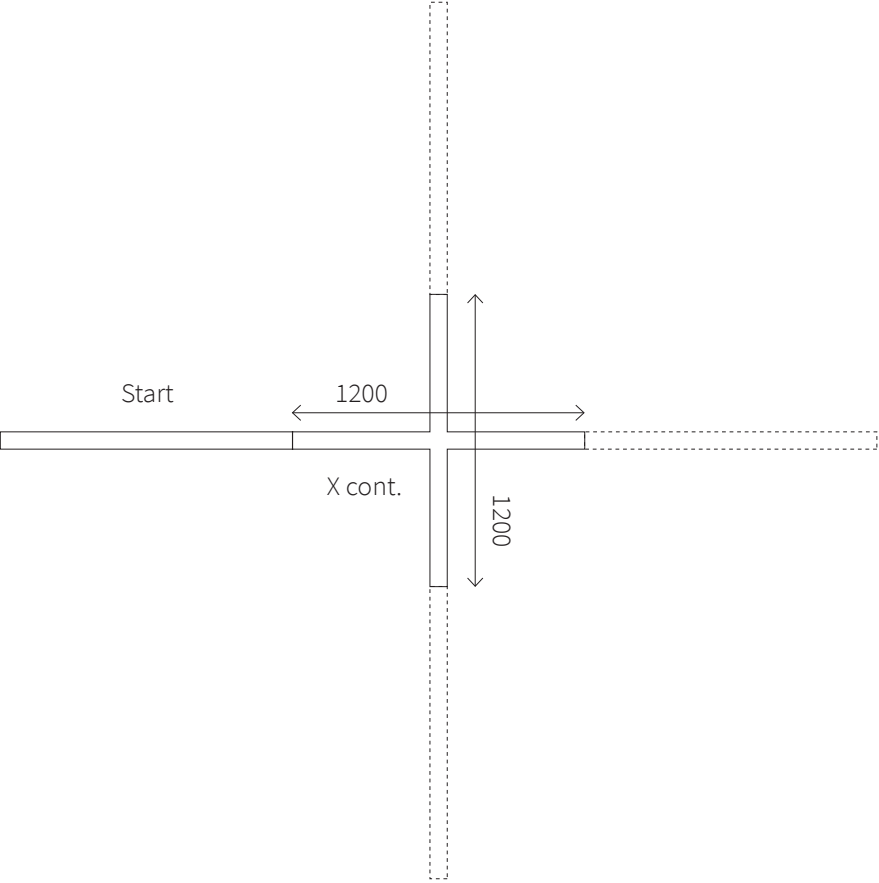

NOTOR 36 INSTALLATION EXAMPLES STRAIGHT

Top view

Single 1200 1 large + 1 small ceiling cup

Single 2400 1 large + 2 small ceiling cups

Continuous 1200+1200+1200 1 large + 3 small ceiling cups

Continuous 2400+2400+2400 1 large + 6 small ceiling cups

NOTOR 36 INSTALLATION EXAMPLES CORNER

Top view

Right Continuous

Left Continuous

NOTOR 36 INSTALLATION EXAMPLES T-COUPLER

Top view

NOTOR 36 INSTALLATION EXAMPLES T-COUPLER

Top view

Straight - Left Continuous

Straight - Right Continuous

NOTOR 36 INSTALLATION EXAMPLES X-COUPLER

Top view

NOTOR 36 INSTALLATION EXAMPLES CEILING TO WALL

Side view