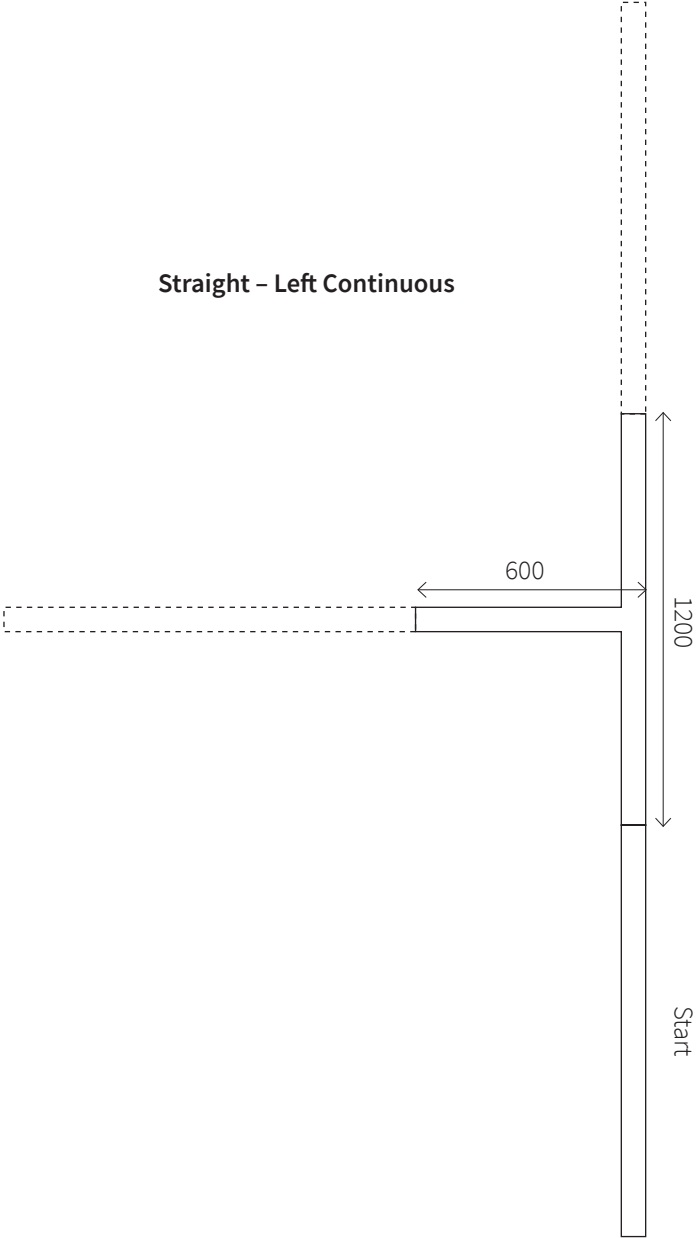

NOTOR 36 INSTALLATION EXAMPLES STRAIGHT

Top view

Single 1200 1 large + 1 small ceiling cup

Single 2400 1 large + 2 small ceiling cups

Continuous 1200+1200+1200 1 large + 3 small ceiling cups

Continuous 2400+2400+2400 1 large + 6 small ceiling cups

NOTOR 36 INSTALLATION EXAMPLES CORNER

Top view

Right Continuous

Left Continuous

NOTOR 36 INSTALLATION EXAMPLES T-COUPLER

Top view

NOTOR 36 INSTALLATION EXAMPLES T-COUPLER

Top view

Straight - Left Continuous

Straight - Right Continuous

NOTOR 36 INSTALLATION EXAMPLES X-COUPLER

Top view

NOTOR 36 INSTALLATION EXAMPLES CEILING TO WALL

Side view