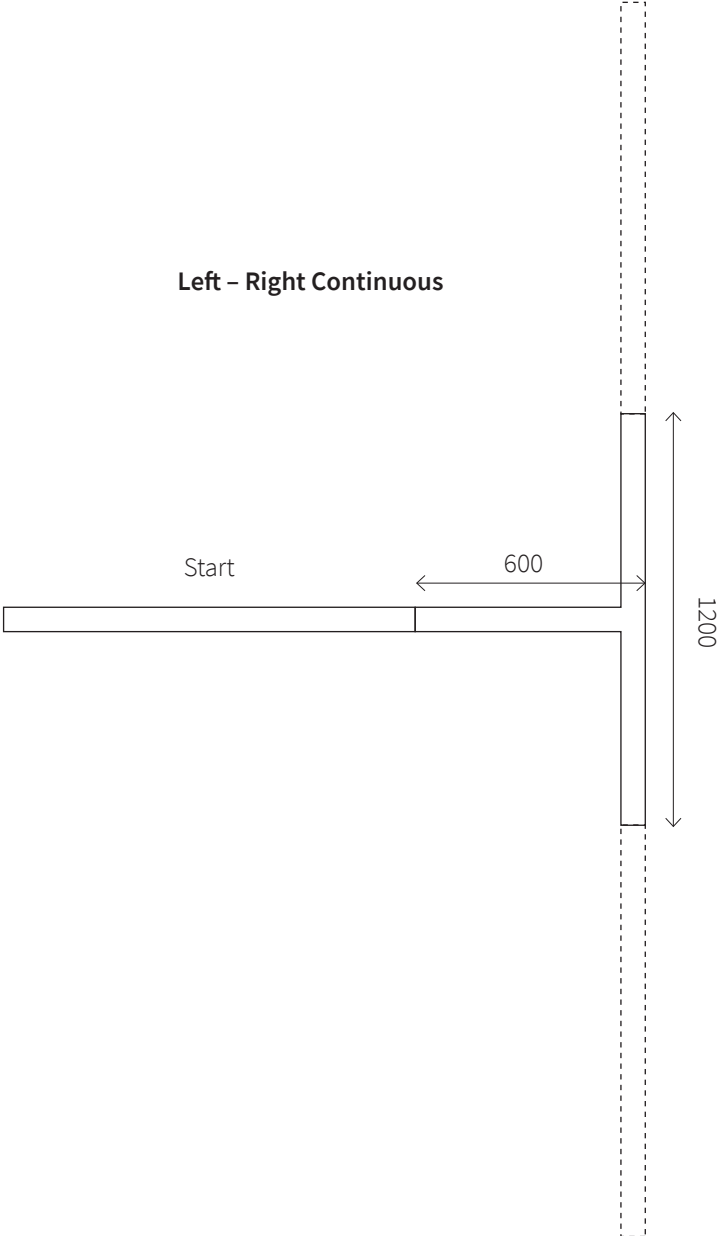

NOTOR 36 INSTALLATION EXAMPLES STRAIGHT

Top view

Single 1200 1 large + 1 small ceiling cup

Single 2400 1 large + 2 small ceiling cups

Continuous 1200+1200+1200 1 large + 3 small ceiling cups

Continuous 2400+2400+2400 1 large + 6 small ceiling cups

NOTOR 36 INSTALLATION EXAMPLES CORNER

Top view

Right Continuous

Left Continuous

NOTOR 36 INSTALLATION EXAMPLES T-COUPLER

Top view

NOTOR 36 INSTALLATION EXAMPLES T-COUPLER

Top view

Straight - Left Continuous

Straight - Right Continuous

NOTOR 36 INSTALLATION EXAMPLES X-COUPLER

Top view

NOTOR 36 INSTALLATION EXAMPLES CEILING TO WALL

Side view