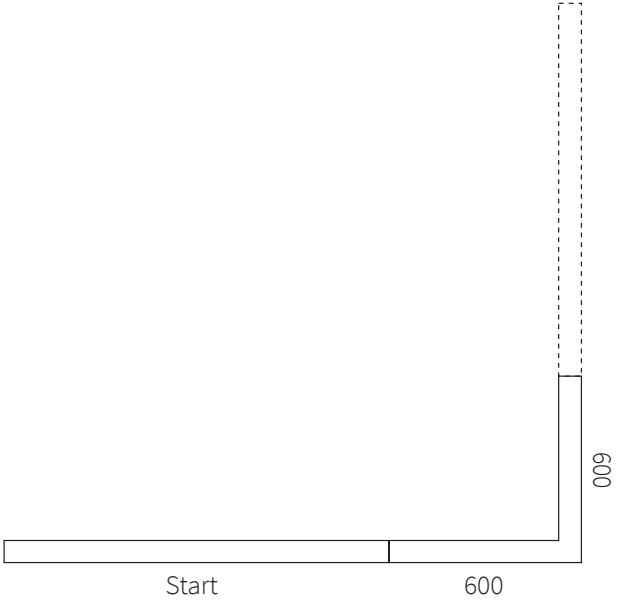

NOTOR 36 INSTALLATION EXAMPLES CORNER

Top view

Right Continuous

Left Continuous