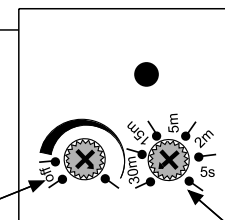

FAGERHULT

SE - 566 80 Habo

Shine

BRIGHT OUT light value:
OFF, 50-2000 lx (at sensors head)

DELAY TIME:
5s-30min (should be > 10min)

- (S)** Ljuskällan i denna armatur skall endast ersättas av tillverkaren, hans service agent eller liknande kvalificerar person.
- (GB)** The light source contained in this luminaire shall only be replaced by the manufacturer, his service agent or similar qualifies person.