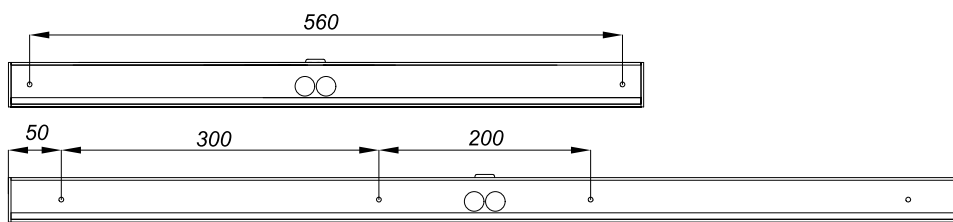

FAGERHULT

SE - 566 80 Habo

Shine

BRIGHT OUT light value:
OFF, 50-2000 lx (at sensors head)

DELAY TIME:
5s-30min (should be > 10min)

- (S)** Ljuskällan i denna armatur skall endast ersättas av tillverkaren, hans service agent eller liknande kvalificerar person.
- (GB)** The light source contained in this luminaire shall only be replaced by the manufacturer, his service agent or similar qualifies person.