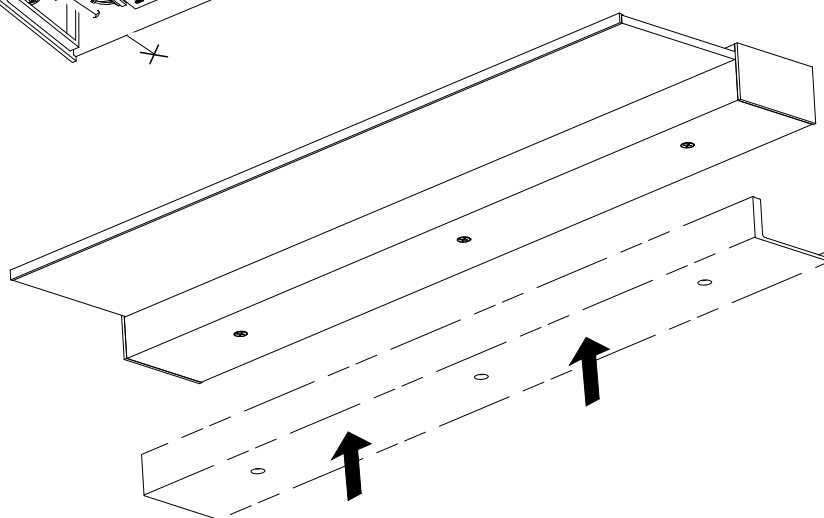

FAGERHULT

SE - 566 80 Habo

Shine

BRIGHT OUT light value:
OFF, 50-2000 lx (at sensors head)

DELAY TIME:
5s-30min (should be > 10min)

- (S)** Ljuskällan i denna armatur skall endast ersättas av tillverkaren, hans service agent eller liknande kvalificerar person.
- (GB)** The light source contained in this luminaire shall only be replaced by the manufacturer, his service agent or similar qualifies person.