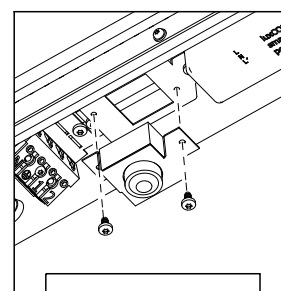

FAGERHULT

SE - 566 80 Habo

Shine

BRIGHT OUT light value:
OFF, 50-2000 lx (at sensors head)

DELAY TIME:
5s-30min (should be > 10min)

- (S)** Ljuskällan i denna armatur skall endast ersättas av tillverkaren, hans service agent eller liknande kvalificerar person.
- (GB)** The light source contained in this luminaire shall only be replaced by the manufacturer, his service agent or similar qualifies person.