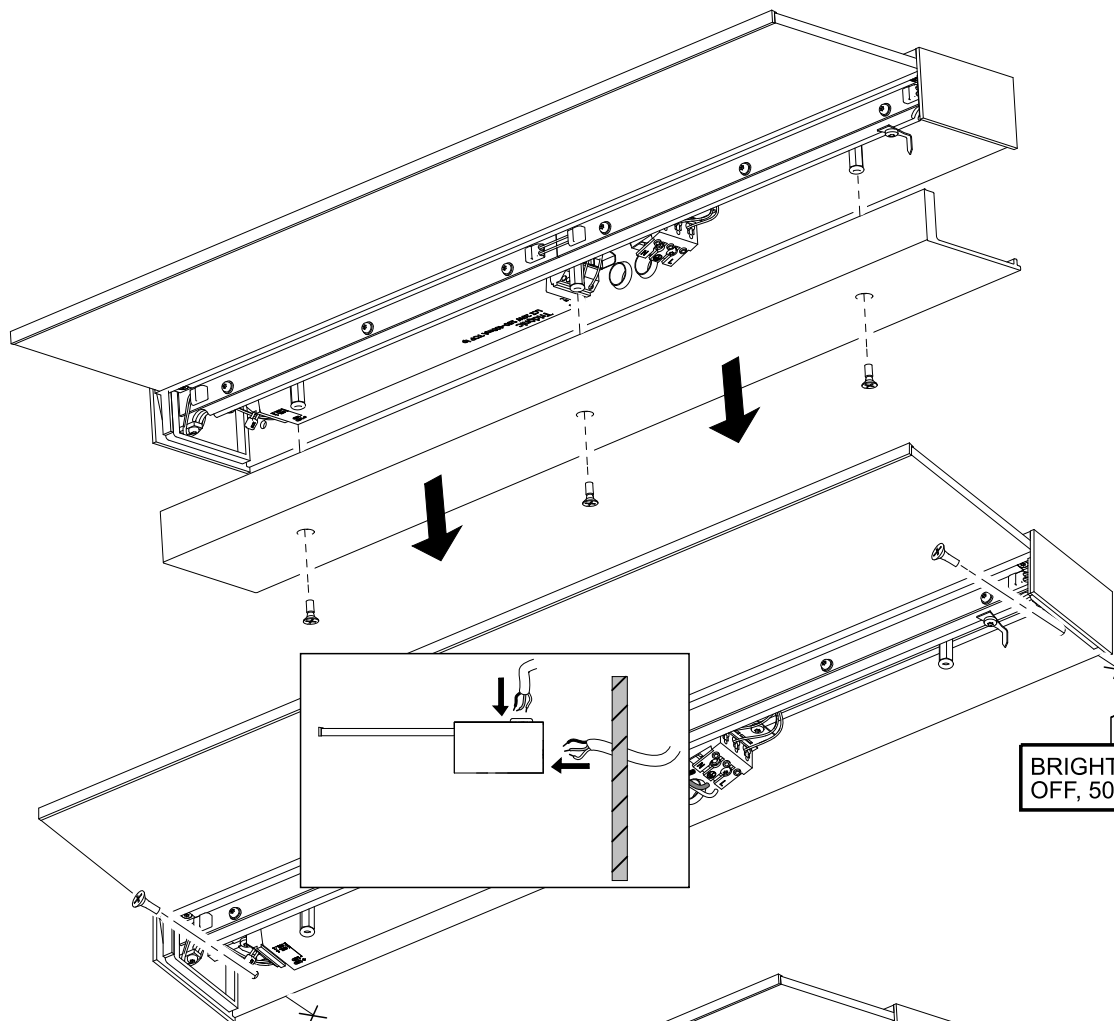

FAGERHULT

SE - 566 80 Habo

Shine

BRIGHT OUT light value:
OFF, 50-2000 lx (at sensors head)

DELAY TIME:
5s-30min (should be > 10min)

- (S)** Ljuskällan i denna armatur skall endast ersättas av tillverkaren, hans service agent eller liknande kvalificerar person.
- (GB)** The light source contained in this luminaire shall only be replaced by the manufacturer, his service agent or similar qualifies person.