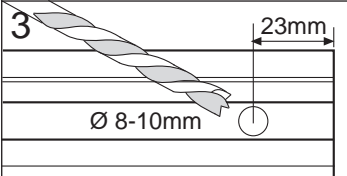

2 After cutting