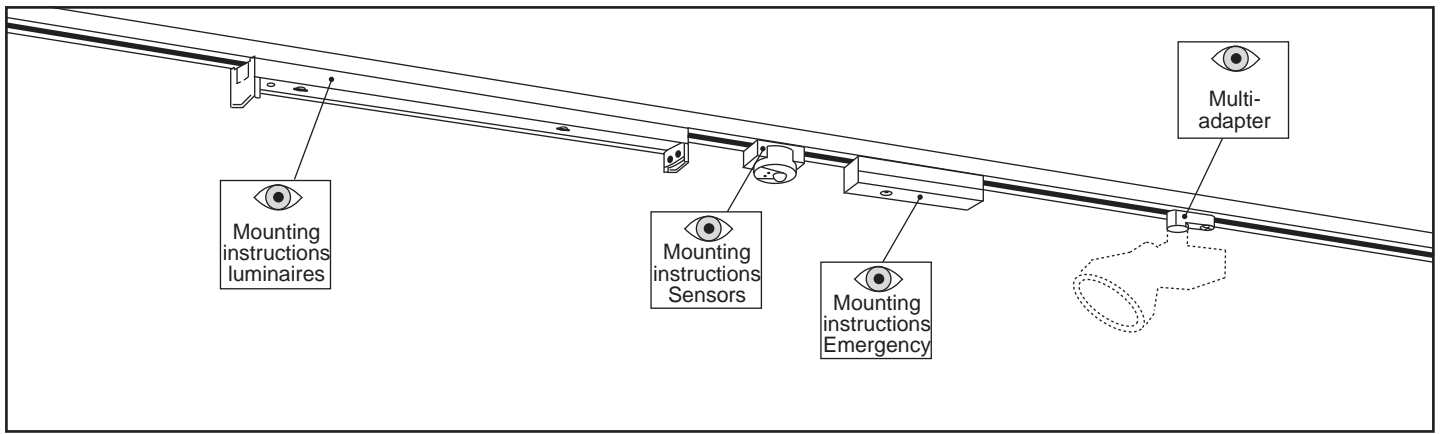

iTrack

För detalj nummer se slutet av dokumentet

For part numbers see end of document

Permitted mechanical loads

With iTrack Line or Dual

With all other kind of luminaires

cutable every 100mm

1

400V + central emergency system

No	Part	FAGERHULT		WHITECROFT
		WHITE	BLACK	WHITE
1	Supply coupler	78220	78230	ITRS
1	Supply coupler mirrored	78229	78239	-
2	Linear coupler	78221	78231	ITRIC
3	L-Coupler (Right)	78222	78232	ITRLC/R
4	L-Coupler (Left)	78223	78233	ITRLC/L
5	T-Coupler (Right)	78224	78234	ITRTC/R
6	T-Coupler (Left)	78225	78235	ITRTC/L
7	X-Coupler	78226	78236	ITRXC
8	Flex coupler	78227	-	ITRFLEXC
9	End cap	78228	78238	ITREC
10	Ceiling bracket	78248	78252	ITRBSURF
11	Wire suspension	78249	78253	ITRBPEND
12	Wire suspension assymmetric loads	78245	78254	-
13	Rod suspension M6	78246	78273	-
14	Supply coupler support	78255	78256	