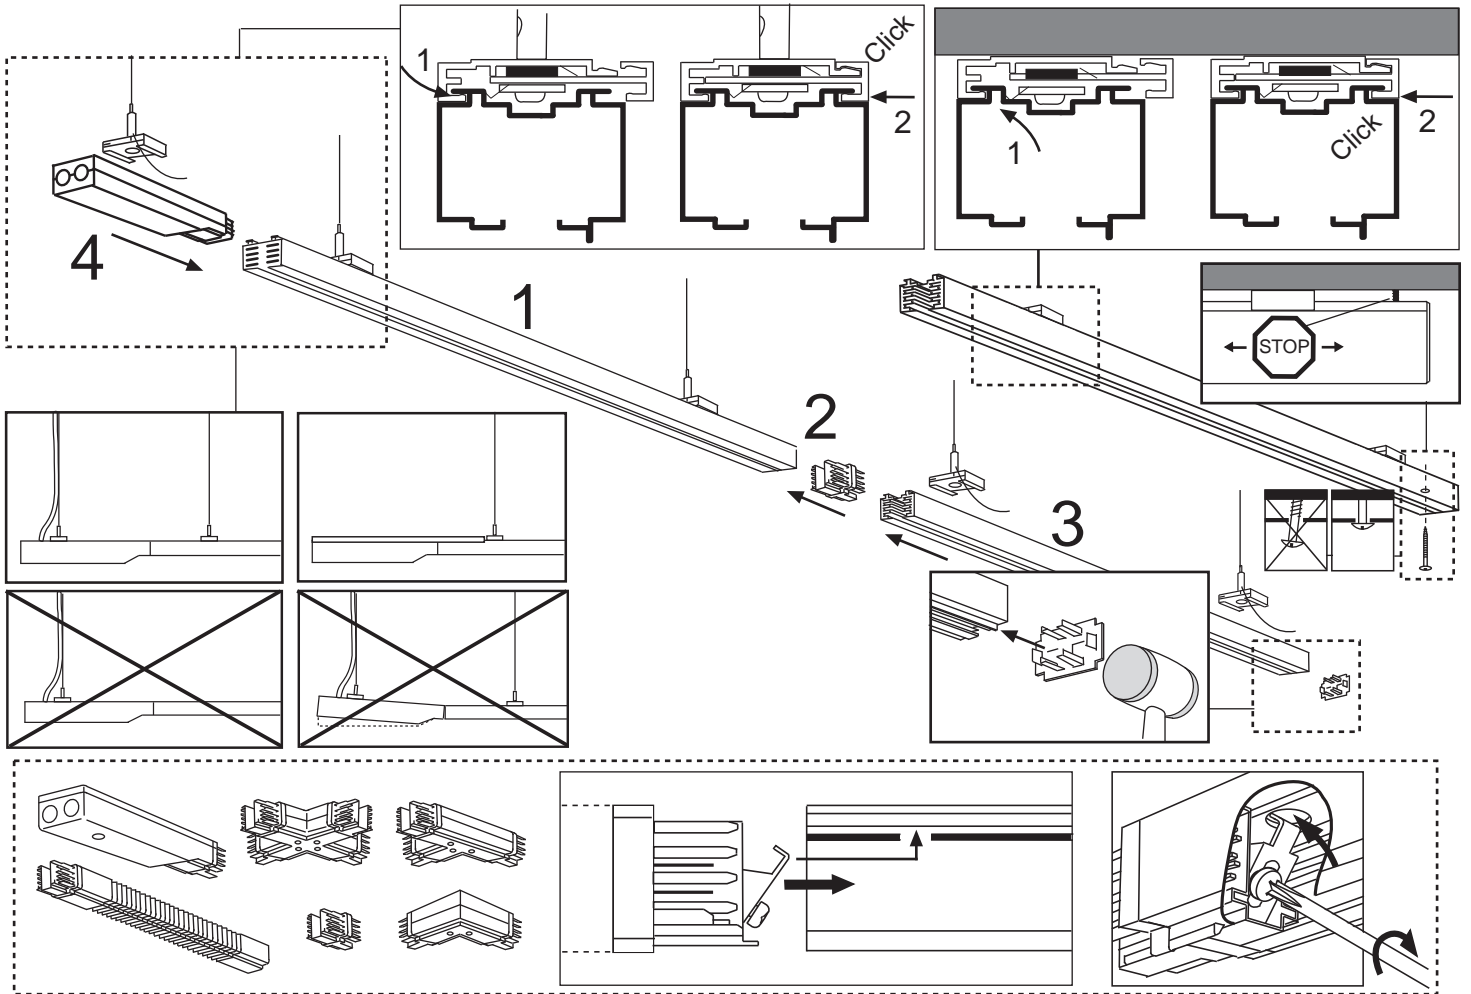

iTrack

För detalj nummer se slutet av dokumentet

For part numbers see end of document

Permitted mechanical loads

With iTrack Line or Dual

With all other kind of luminaires

cutable every 100mm

1

400V + central emergency system

No	Part	FAGERHULT		WHITECROFT
		WHITE	BLACK	WHITE
1	Supply coupler	78220	78230	ITRS
1	Supply coupler mirrored	78229	78239	-
2	Linear coupler	78221	78231	ITRIC
3	L-Coupler (Right)	78222	78232	ITRLC/R
4	L-Coupler (Left)	78223	78233	ITRLC/L
5	T-Coupler (Right)	78224	78234	ITRTC/R
6	T-Coupler (Left)	78225	78235	ITRTC/L
7	X-Coupler	78226	78236	ITRXC
8	Flex coupler	78227	-	ITRFLEXC
9	End cap	78228	78238	ITREC
10	Ceiling bracket	78248	78252	ITRBSURF
11	Wire suspension	78249	78253	ITRBPEND
12	Wire suspension assymmetric loads	78245	78254	-
13	Rod suspension M6	78246	78273	-
14	Supply coupler support	78255	78256	