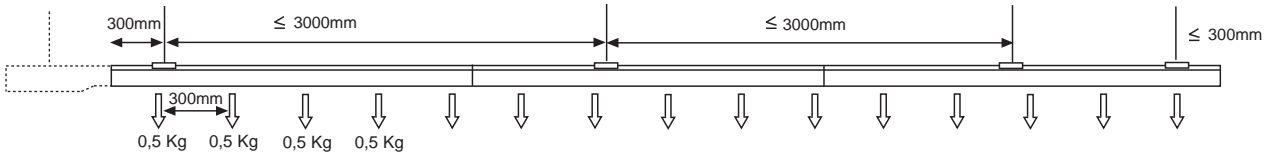

iTrack

För detalj nummer se slutet av dokumentet

For part numbers see end of document

Permitted mechanical loads

With iTrack Line or Dual

With all other kind of luminaires

cutable every 100mm

1