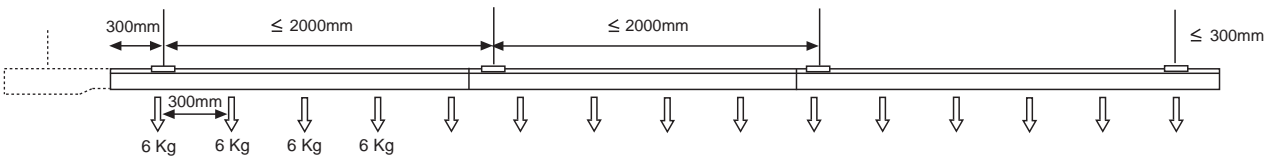

iTrack

För detalj nummer se slutet av dokumentet

For part numbers see end of document

Permitted mechanical loads

With iTrack Line or Dual

With all other kind of luminaires

cutable every 100mm

1