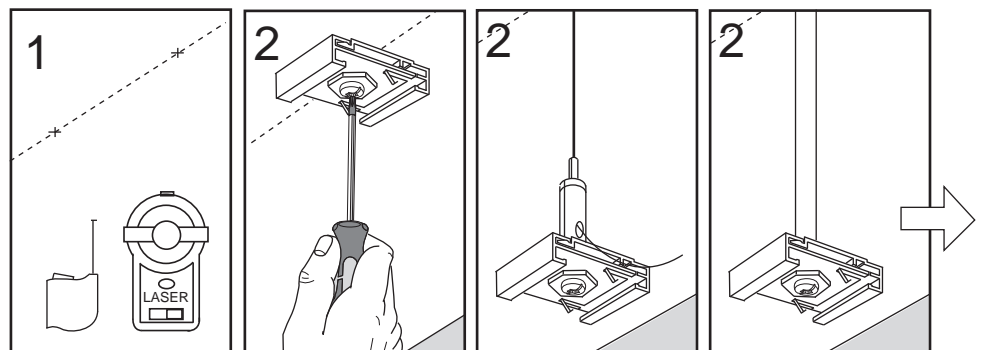

iTrack

För detalj nummer se slutet av dokumentet

For part numbers see end of document

Permitted mechanical loads

With iTrack Line or Dual

With all other kind of luminaires

cutable every 100mm

1