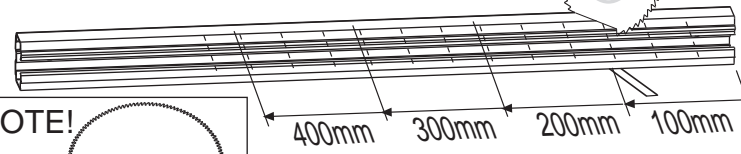

Permitted mechanical loads

With iTrack Line or Dual

With all other kind of luminaires

cutable every 100mm

1

NOTE!

2 After cutting