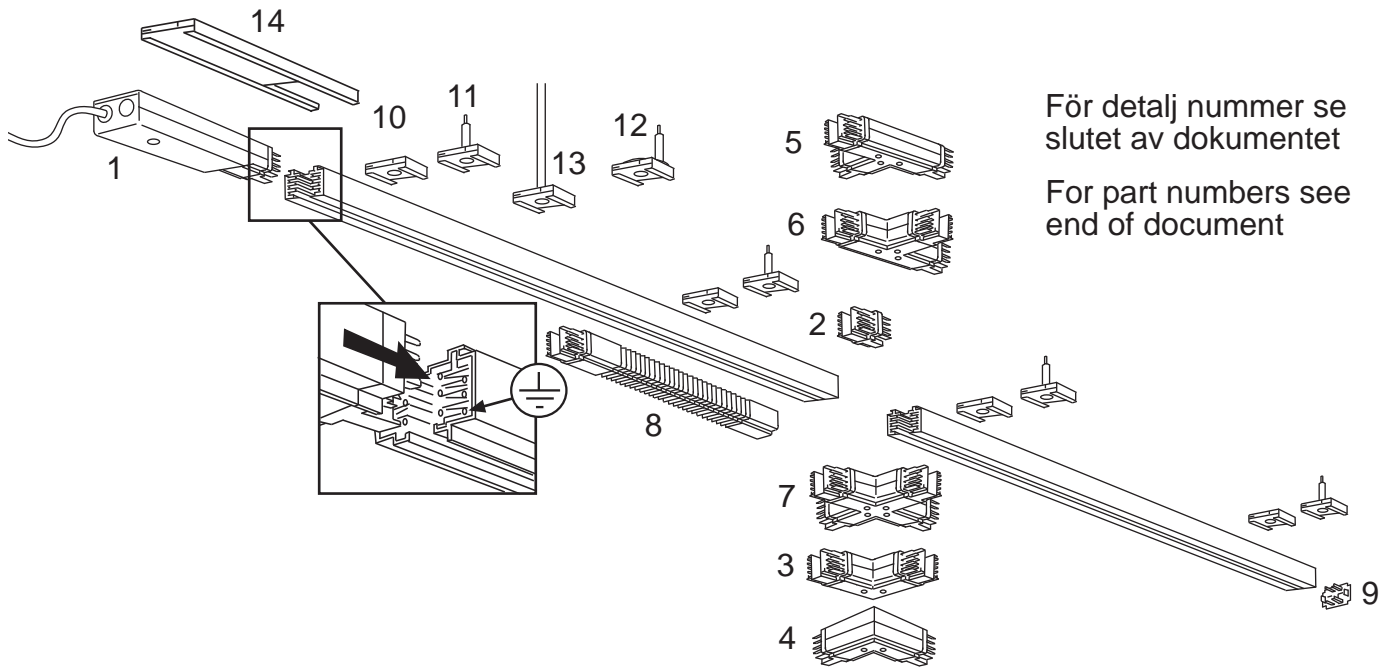

iTrack

För detalj nummer se slutet av dokumentet

For part numbers see end of document

Permitted mechanical loads

With iTrack Line or Dual

With all other kind of luminaires

cutable every 100mm

1

400V + central emergency system

No	Part	FAGERHULT		WHITECROFT
		WHITE	BLACK	WHITE
1	Supply coupler	78220	78230	ITRS
1	Supply coupler mirrored	78229	78239	-
2	Linear coupler	78221	78231	ITRIC
3	L-Coupler (Right)	78222	78232	ITRLC/R
4	L-Coupler (Left)	78223	78233	ITRLC/L
5	T-Coupler (Right)	78224	78234	ITRTC/R
6	T-Coupler (Left)	78225	78235	ITRTC/L
7	X-Coupler	78226	78236	ITRXC
8	Flex coupler	78227	-	ITRFLEXC
9	End cap	78228	78238	ITREC
10	Ceiling bracket	78248	78252	ITRBSURF
11	Wire suspension	78249	78253	ITRBPEND
12	Wire suspension assymmetric loads	78245	78254	-
13	Rod suspension M6	78246	78273	-
14	Supply coupler support	78255	78256	