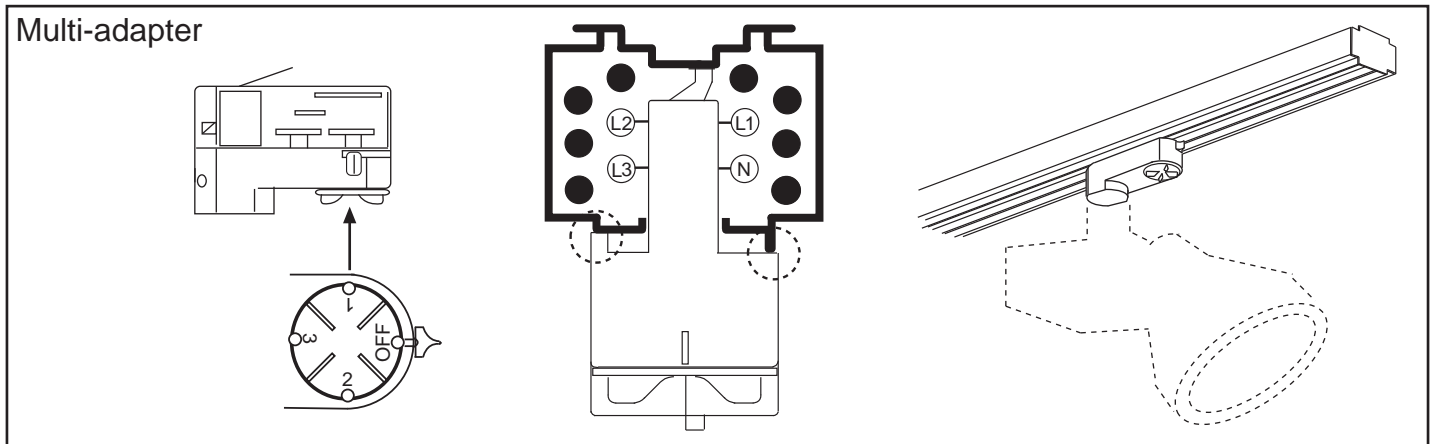

iTrack

För detalj nummer se slutet av dokumentet

For part numbers see end of document

Permitted mechanical loads

With iTrack Line or Dual

With all other kind of luminaires

cutable every 100mm

1

400V + central emergency system

No	Part	FAGERHULT		WHITECROFT
		WHITE	BLACK	WHITE
1	Supply coupler	78220	78230	ITRS
1	Supply coupler mirrored	78229	78239	-
2	Linear coupler	78221	78231	ITRIC
3	L-Coupler (Right)	78222	78232	ITRLC/R
4	L-Coupler (Left)	78223	78233	ITRLC/L
5	T-Coupler (Right)	78224	78234	ITRTC/R
6	T-Coupler (Left)	78225	78235	ITRTC/L
7	X-Coupler	78226	78236	ITRXC
8	Flex coupler	78227	-	ITRFLEXC
9	End cap	78228	78238	ITREC
10	Ceiling bracket	78248	78252	ITRBSURF
11	Wire suspension	78249	78253	ITRBPEND
12	Wire suspension assymmetric loads	78245	78254	-
13	Rod suspension M6	78246	78273	-
14	Supply coupler support	78255	78256	