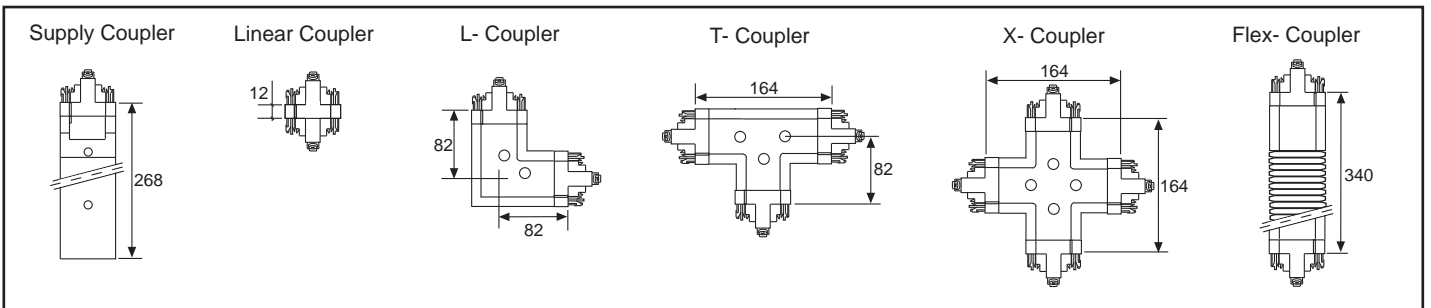

iTrack

För detalj nummer se slutet av dokumentet

For part numbers see end of document

Permitted mechanical loads

With iTrack Line or Dual

With all other kind of luminaires

cutable every 100mm

1

400V + central emergency system

No	Part	FAGERHULT		WHITECROFT
		WHITE	BLACK	WHITE
1	Supply coupler	78220	78230	ITRS
1	Supply coupler mirrored	78229	78239	-
2	Linear coupler	78221	78231	ITRIC
3	L-Coupler (Right)	78222	78232	ITRLC/R
4	L-Coupler (Left)	78223	78233	ITRLC/L
5	T-Coupler (Right)	78224	78234	ITRTC/R
6	T-Coupler (Left)	78225	78235	ITRTC/L
7	X-Coupler	78226	78236	ITRXC
8	Flex coupler	78227	-	ITRFLEXC
9	End cap	78228	78238	ITREC
10	Ceiling bracket	78248	78252	ITRBSURF
11	Wire suspension	78249	78253	ITRBPEND
12	Wire suspension assymmetric loads	78245	78254	-
13	Rod suspension M6	78246	78273	-
14	Supply coupler support	78255	78256	