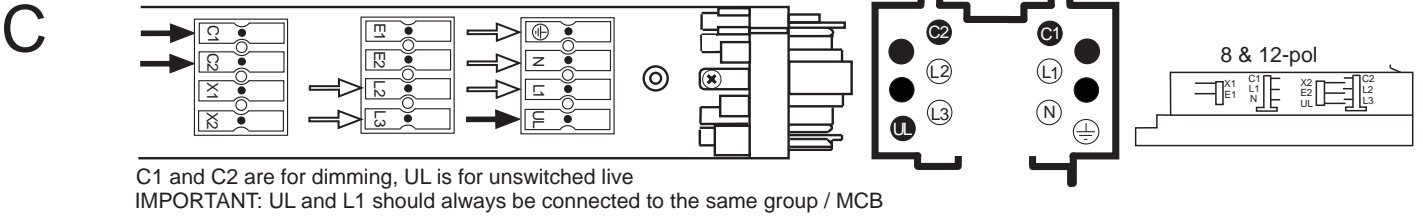

iTrack

För detalj nummer se slutet av dokumentet

For part numbers see end of document

Permitted mechanical loads

With iTrack Line or Dual

With all other kind of luminaires

cutable every 100mm

1

NOTE!

2 After cutting

Supply Coupler

400V

400V + dimming system (analog, DSI or DALI)

400V + dimming system (analog, DSI or DALI) + decentralised emergency system

400V + dimming system (analog, DSI or DALI) + decentralised emergency system with monitoring circuit

400V + central emergency system

No	Part	FAGERHULT		WHITECROFT
		WHITE	BLACK	WHITE
1	Supply coupler	78220	78230	ITRS
1	Supply coupler mirrored	78229	78239	-
2	Linear coupler	78221	78231	ITRIC
3	L-Coupler (Right)	78222	78232	ITRLC/R
4	L-Coupler (Left)	78223	78233	ITRLC/L
5	T-Coupler (Right)	78224	78234	ITRTC/R
6	T-Coupler (Left)	78225	78235	ITRTC/L
7	X-Coupler	78226	78236	ITRXC
8	Flex coupler	78227	-	ITRFLEXC
9	End cap	78228	78238	ITREC
10	Ceiling bracket	78248	78252	ITRBSURF
11	Wire suspension	78249	78253	ITRBPEND
12	Wire suspension assymmetric loads	78245	78254	-
13	Rod suspension M6	78246	78273	-
14	Supply coupler support	78255	78256	