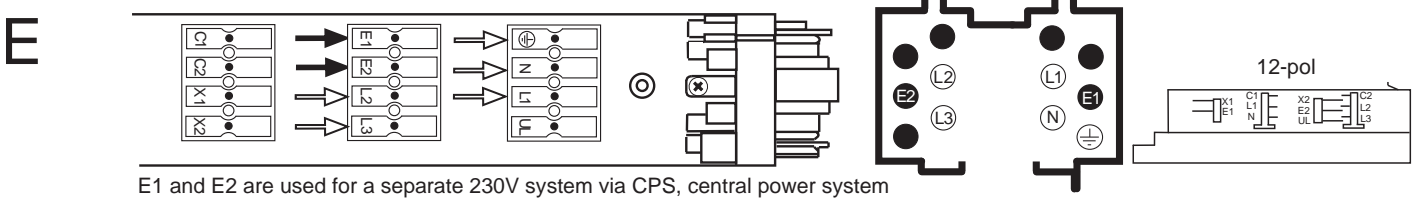

iTrack

För detalj nummer se slutet av dokumentet

For part numbers see end of document

Permitted mechanical loads

With iTrack Line or Dual

With all other kind of luminaires

cutable every 100mm

1

400V + central emergency system

No	Part	FAGERHULT		WHITECROFT
		WHITE	BLACK	WHITE
1	Supply coupler	78220	78230	ITRS
1	Supply coupler mirrored	78229	78239	-
2	Linear coupler	78221	78231	ITRIC
3	L-Coupler (Right)	78222	78232	ITRLC/R
4	L-Coupler (Left)	78223	78233	ITRLC/L
5	T-Coupler (Right)	78224	78234	ITRTC/R
6	T-Coupler (Left)	78225	78235	ITRTC/L
7	X-Coupler	78226	78236	ITRXC
8	Flex coupler	78227	-	ITRFLEXC
9	End cap	78228	78238	ITREC
10	Ceiling bracket	78248	78252	ITRBSURF
11	Wire suspension	78249	78253	ITRBPEND
12	Wire suspension assymmetric loads	78245	78254	-
13	Rod suspension M6	78246	78273	-
14	Supply coupler support	78255	78256	