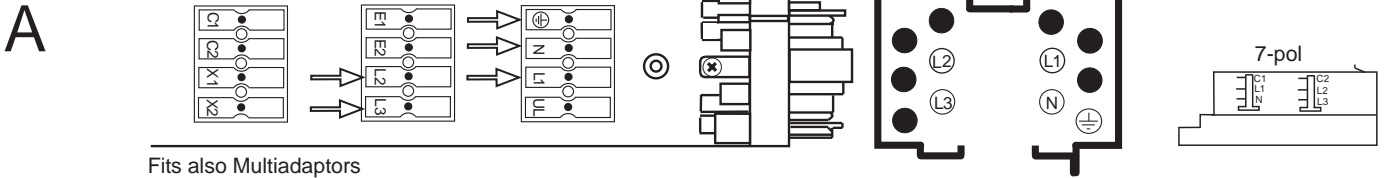

Supply Coupler

400V

400V + dimming system (analog, DSI or DALI)

400V + dimming system (analog, DSI or DALI) + decentralised emergency system

400V + dimming system (analog, DSI or DALI) + decentralised emergency system with monitoring circuit

400V + central emergency system