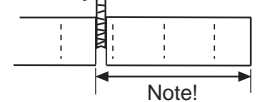

Permitted mechanical loads

With iTrack Line or Dual

With all other kind of luminaires

cutable every 100mm

1

NOTE!

2 After cutting