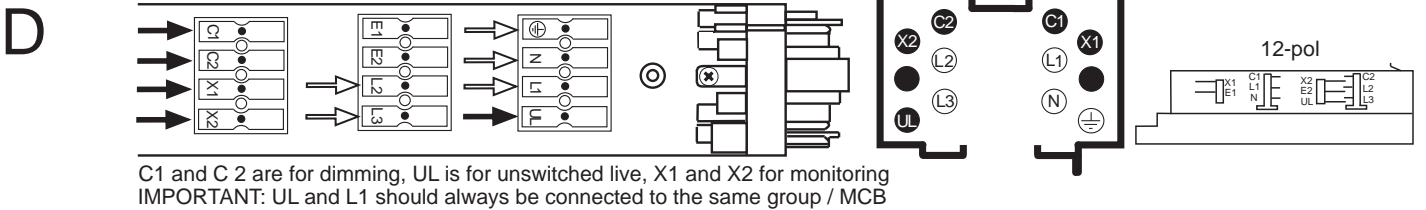

iTrack

För detalj nummer se slutet av dokumentet

For part numbers see end of document

Permitted mechanical loads

With iTrack Line or Dual

With all other kind of luminaires

cutable every 100mm

1

400V + central emergency system

No	Part	FAGERHULT		WHITECROFT
		WHITE	BLACK	WHITE
1	Supply coupler	78220	78230	ITRS
1	Supply coupler mirrored	78229	78239	-
2	Linear coupler	78221	78231	ITRIC
3	L-Coupler (Right)	78222	78232	ITRLC/R
4	L-Coupler (Left)	78223	78233	ITRLC/L
5	T-Coupler (Right)	78224	78234	ITRTC/R
6	T-Coupler (Left)	78225	78235	ITRTC/L
7	X-Coupler	78226	78236	ITRXC
8	Flex coupler	78227	-	ITRFLEXC
9	End cap	78228	78238	ITREC
10	Ceiling bracket	78248	78252	ITRBSURF
11	Wire suspension	78249	78253	ITRBPEND
12	Wire suspension assymmetric loads	78245	78254	-
13	Rod suspension M6	78246	78273	-
14	Supply coupler support	78255	78256	