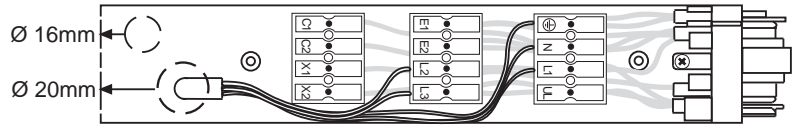

Supply Coupler