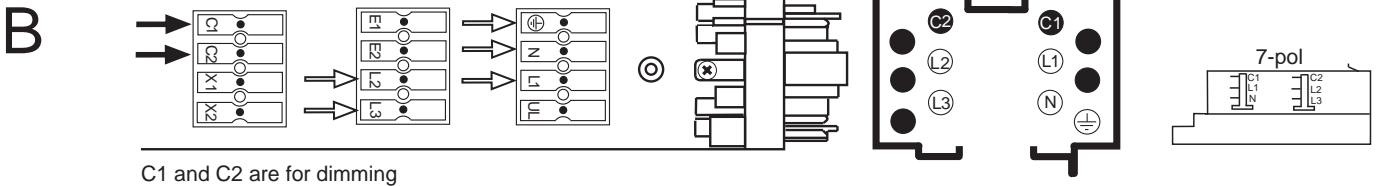

400V + dimming system (analog, DSI or DALI)