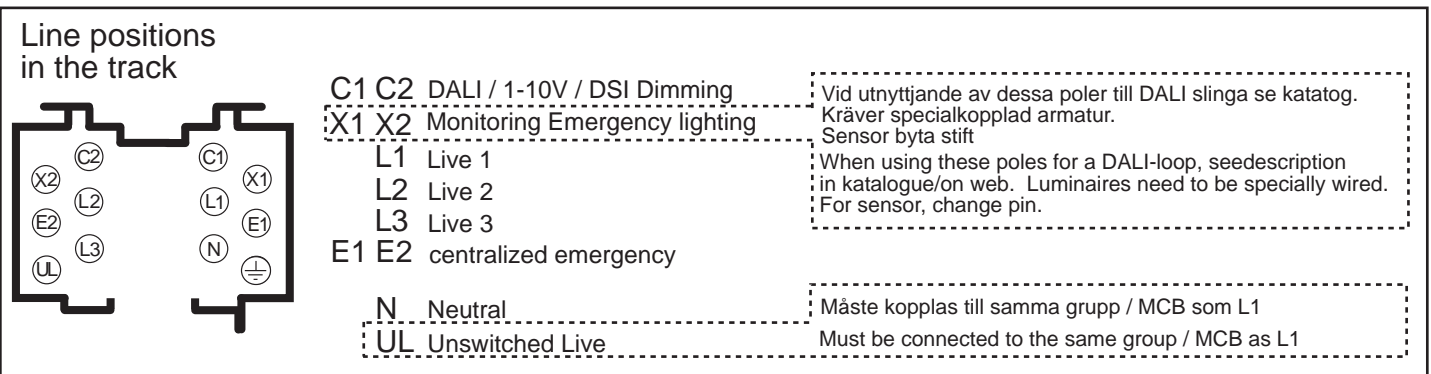

iTrack

För detalj nummer se slutet av dokumentet

For part numbers see end of document

Permitted mechanical loads

With iTrack Line or Dual

With all other kind of luminaires

cutable every 100mm

1