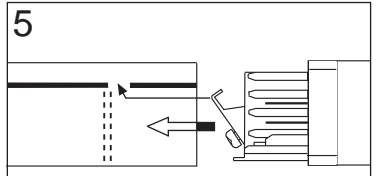

2 After cutting