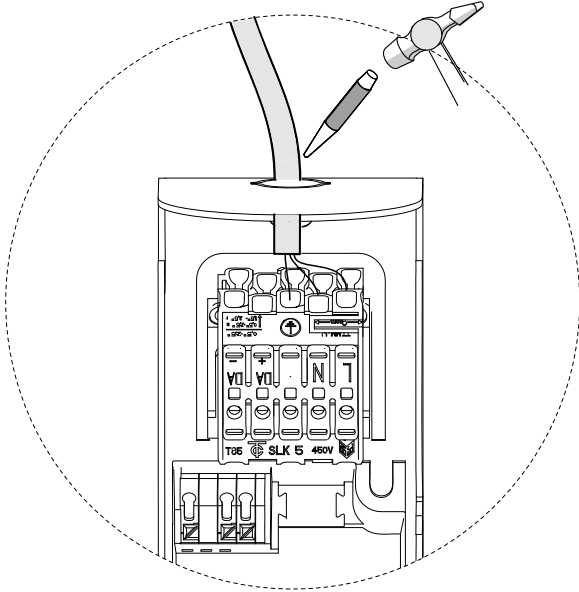

## Zkye 55 G2 Wall

Alt.

Manufactured by Fagerhult  
For UK market importer Fagerhult UK  
33-34 Dolben Street, London, SE1 OUK

- (S)** Ljuskällan och drivdon ska enbart bytas av tillverkaren eller dess utsedda person.
- (GB)** The light source and control gear shall only be replaced by the manufacturer or its designated person.
- (CN)** 此灯具的光源和驱动必须由生产厂家或者厂家指定人员进行更换