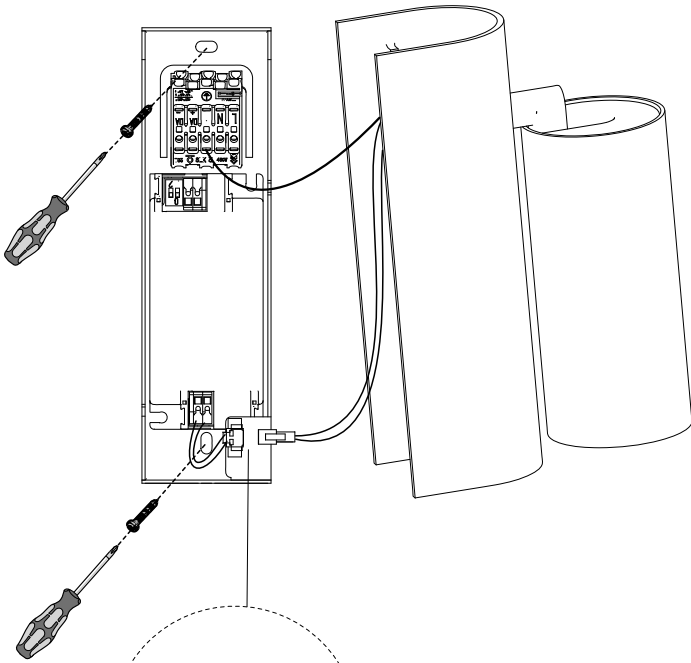

## Zkye 55 G2 Wall

Alt.

Manufactured by Fagerhult  
For UK market importer Fagerhult UK  
33-34 Dolben Street, London, SE1 OUK

- (S)** Ljuskällan och drivdon ska enbart bytas av tillverkaren eller dess utsedda person.
- (GB)** The light source and control gear shall only be replaced by the manufacturer or its designated person.
- (CN)** 此灯具的光源和驱动必须由生产厂家或者厂家指定人员进行更换