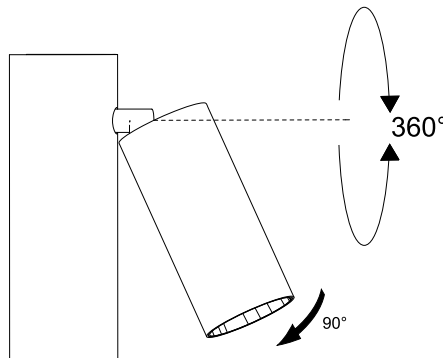

## Zkye 55 G2 Wall

Alt.

Manufactured by Fagerhult  
For UK market importer Fagerhult UK  
33-34 Dolben Street, London, SE1 OUK

- (S)** Ljuskällan och drivdon ska enbart bytas av tillverkaren eller dess utsedda person.
- (GB)** The light source and control gear shall only be replaced by the manufacturer or its designated person.
- (CN)** 此灯具的光源和驱动必须由生产厂家或者厂家指定人员进行更换