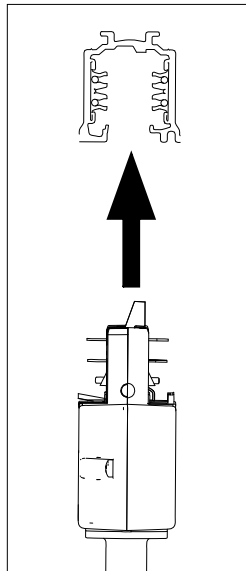

FAGERHULT SE - 566 80 Habo

Zkye 55 G2 Spotlight

- (S)** Ljuskällan i denna armatur skall endast ersättas av tillverkaren, dess serviceagent eller liknande kvalificerad person.
- (GB)** The light source contained in this luminaire shall only be replaced by the manufacturer, its service agent or similar qualified person.
- (CN)** 此灯具的光源必须由生产厂家或者厂家指定人员进行更换