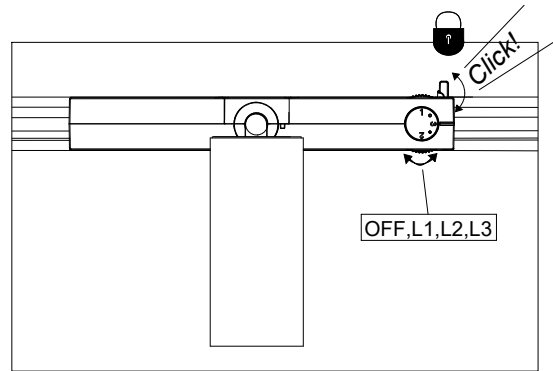

FAGERHULT SE - 566 80 Habo

Zkye 55 G2 Spotlight

- (S)** Ljuskällan i denna armatur skall endast ersättas av tillverkaren, dess serviceagent eller liknande kvalificerad person.
- (GB)** The light source contained in this luminaire shall only be replaced by the manufacturer, its service agent or similar qualified person.
- (CN)** 此灯具的光源必须由生产厂家或者厂家指定人员进行更换