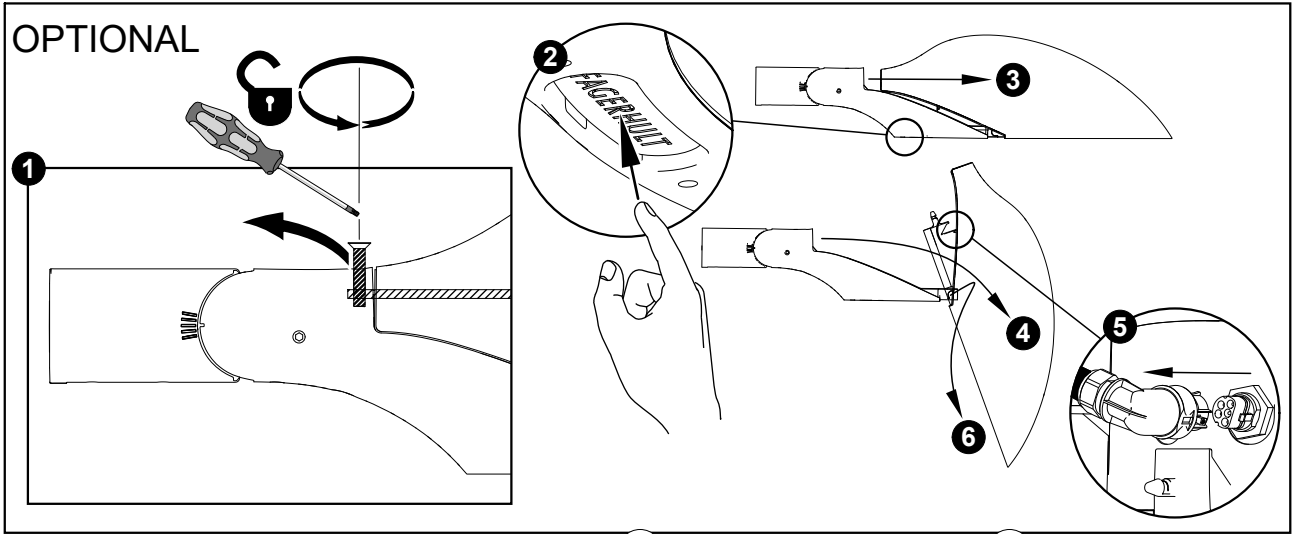

FAGERHULT

SE - 566 80 Habo

Vialume 2

Max weight 21,8kg
 Max projected area
 From below 0,28m²
 From the side 0,122m²

(S) Ljuskälla och drivdon ska enbart bytas ut av tillverkaren eller dess utsedda person.
 (GB) The light source and control gear shall only be replaced by the manufacturer or its designated person.