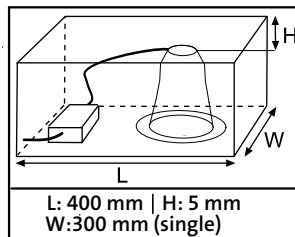

ⓊB If the luminaire cable is damaged or if the luminaire is not working properly, it shall exclusively be checked/replaced by the manufacturer or by the manufacturer designated person

Model	Cut out size		Dimension (luminaire)		
	A	B	L	W	H
Single Round	/	∅107	∅120	/	95.7
Single Sqr	102	107	120	120	95.7
Double Rect.	102	235	250	120	95.7
Triple Rect.	102	355	370	120	95.7