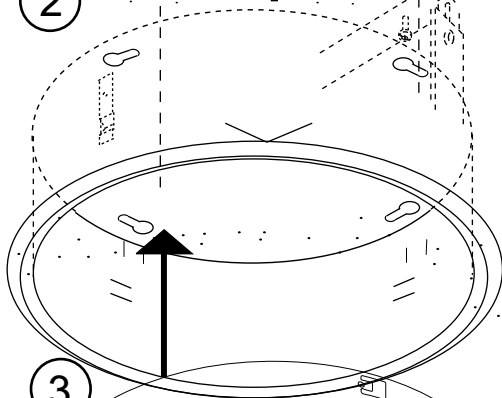

Delta IP20

Observera gällande
hanteringsföreskrifter mot
elektrostatisk urladdning.

Notice management regulations
against electrostatic discharge.

1

2

3

Manufactured by Fagerhult Sweden.
For UK market importer Fagerhult UK
33-34 Dolben Street, London, SE1 0UQ

S Ljuskälla, drivdon och anslutningskabel ska enbart bytas ut av tillverkaren eller dess utsedda person.

GB The light source, control gear and external cable shall exclusively be replaced by the manufacturer or its designated person.

S Det är lämpligt att denna information överlämnas till användaren av anläggningen.

GB It is appropriate that this information is passed on to the users of the installation.