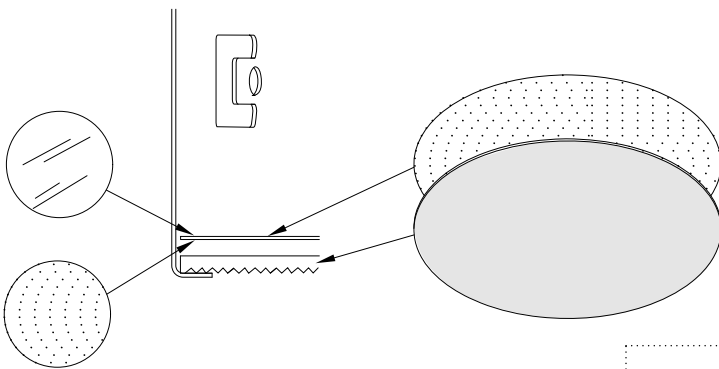

Delta IP20

Observera gällande
hanteringsföreskrifter mot
elektrostatisk urladdning.

Notice management regulations
against electrostatic discharge.