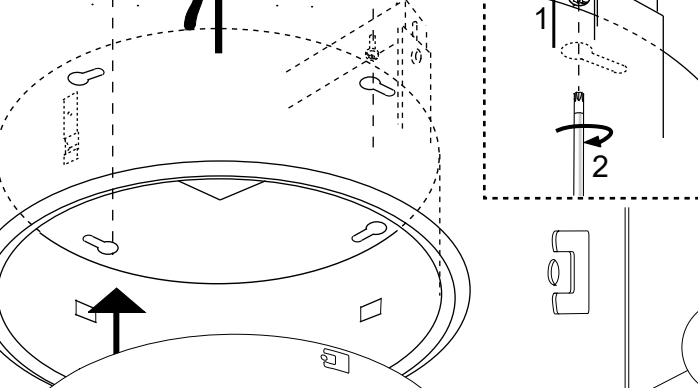

GB It is appropriate that this information is passed on to the users of the installation.

FAGERHULT

SE - 566 80 Habo

Pozzo LED TW Delta

1

	Ø
450	455
550	555

2

3