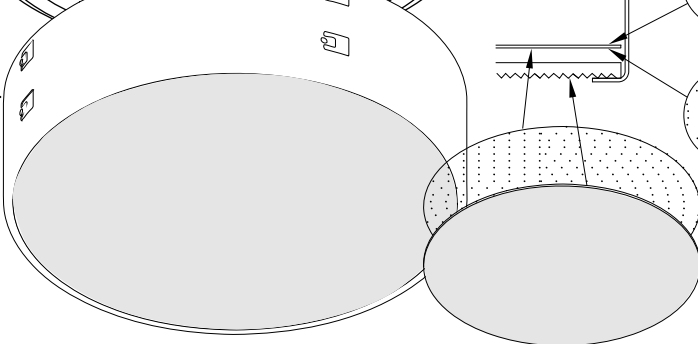

FAGERHULT

SE - 566 80 Habo

Pozzo LED TW Delta

1

	Ø
450	455
550	555

2

3

4

5422284 Utgåva/Edition 02

GB For use in ventilated or unventilated spaces

S För användning i ventilerade eller oventilerade utrymme

S Ljuskälla, drivdon och anslutningskabel ska enbart bytas ut av tillverkaren eller dess utsedd person.

GB The light source, control gear and external cable shall exclusively be replaced by the manufacturer or its designated person.

S Det är lämpligt att denna information överlämnas till användaren av anläggningen.

GB It is appropriate that this information is passed on to the users of the installation.

Manufactured by Fagerhult Sweden.
For UK market importer Fagerhult UK
33-34 Dolben Street, London, SE1 0UQ