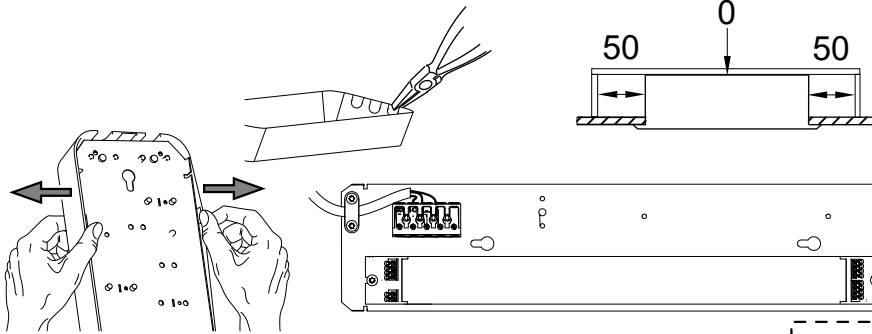

GB It is appropriate that this information is passed on to the users of the installation.

FAGERHULT

SE - 566 80 Habo

Pozzo LED TW Delta

1

	Ø
450	455
550	555

2

3