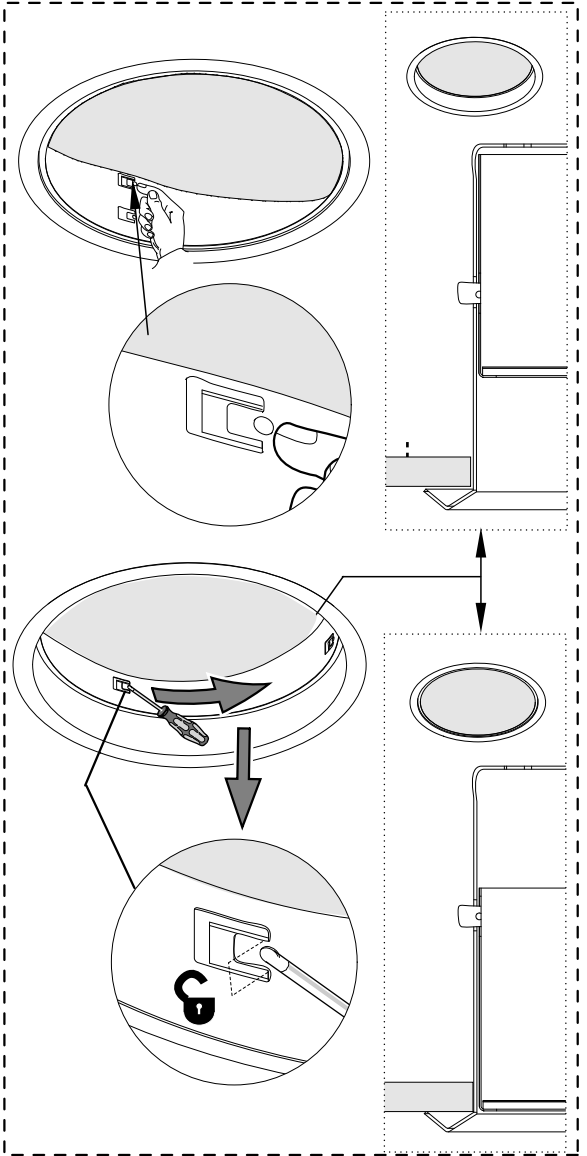

FAGERHULT

SE - 566 80 Habo

Pozzo LED TW Delta

1

	Ø
450	455
550	555

2

3

4

5422284 Utgåva/Edition 02

GB For use in ventilated or unventilated spaces

S För användning i ventilerade eller oventilerade utrymme

S Ljuskälla, drivdon och anslutningskabel ska enbart bytas ut av tillverkaren eller dess utsedd person.

GB The light source, control gear and external cable shall exclusively be replaced by the manufacturer or its designated person.

S Det är lämpligt att denna information överlämnas till användaren av anläggningen.

GB It is appropriate that this information is passed on to the users of the installation.

Manufactured by Fagerhult Sweden.
For UK market importer Fagerhult UK
33-34 Dolben Street, London, SE1 0UQ