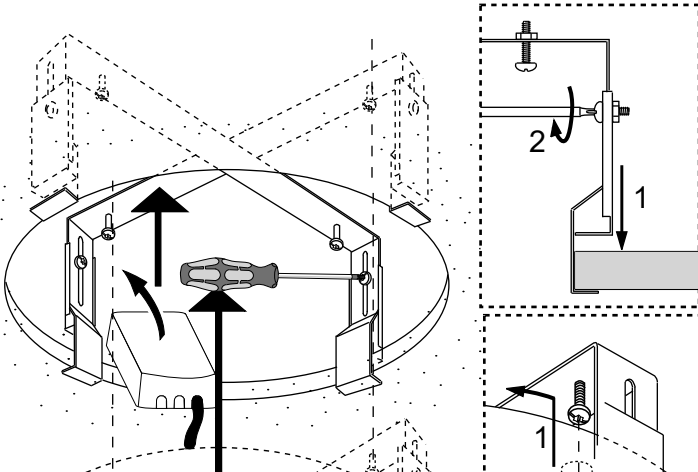

GB It is appropriate that this information is passed on to the users of the installation.

FAGERHULT

SE - 566 80 Habo

Pozzo LED TW Delta

1

	Ø
450	455
550	555

2

3