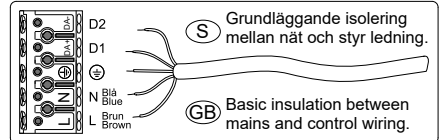

GB It is appropriate that this information is passed on to the users of the installation.

FAGERHULT

SE - 566 80 Habo

Pozzo LED TW Delta

1

	Ø
450	455
550	555

2

3