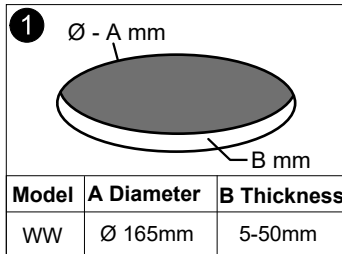

FAGERHULT SE - 566 80 Habo

Pleiad G4 Wallwasher

- **(S)** Armaturdel MÅSTE anslutas innan nätspänning kopplas in!
- **(GB)** The luminaire **MUST** be connected before plugging in the mains voltage!
- **(D)** Die Leuchteileil **MUSS** vor dem Einstecken der Netzspannung angeschlossen werden!