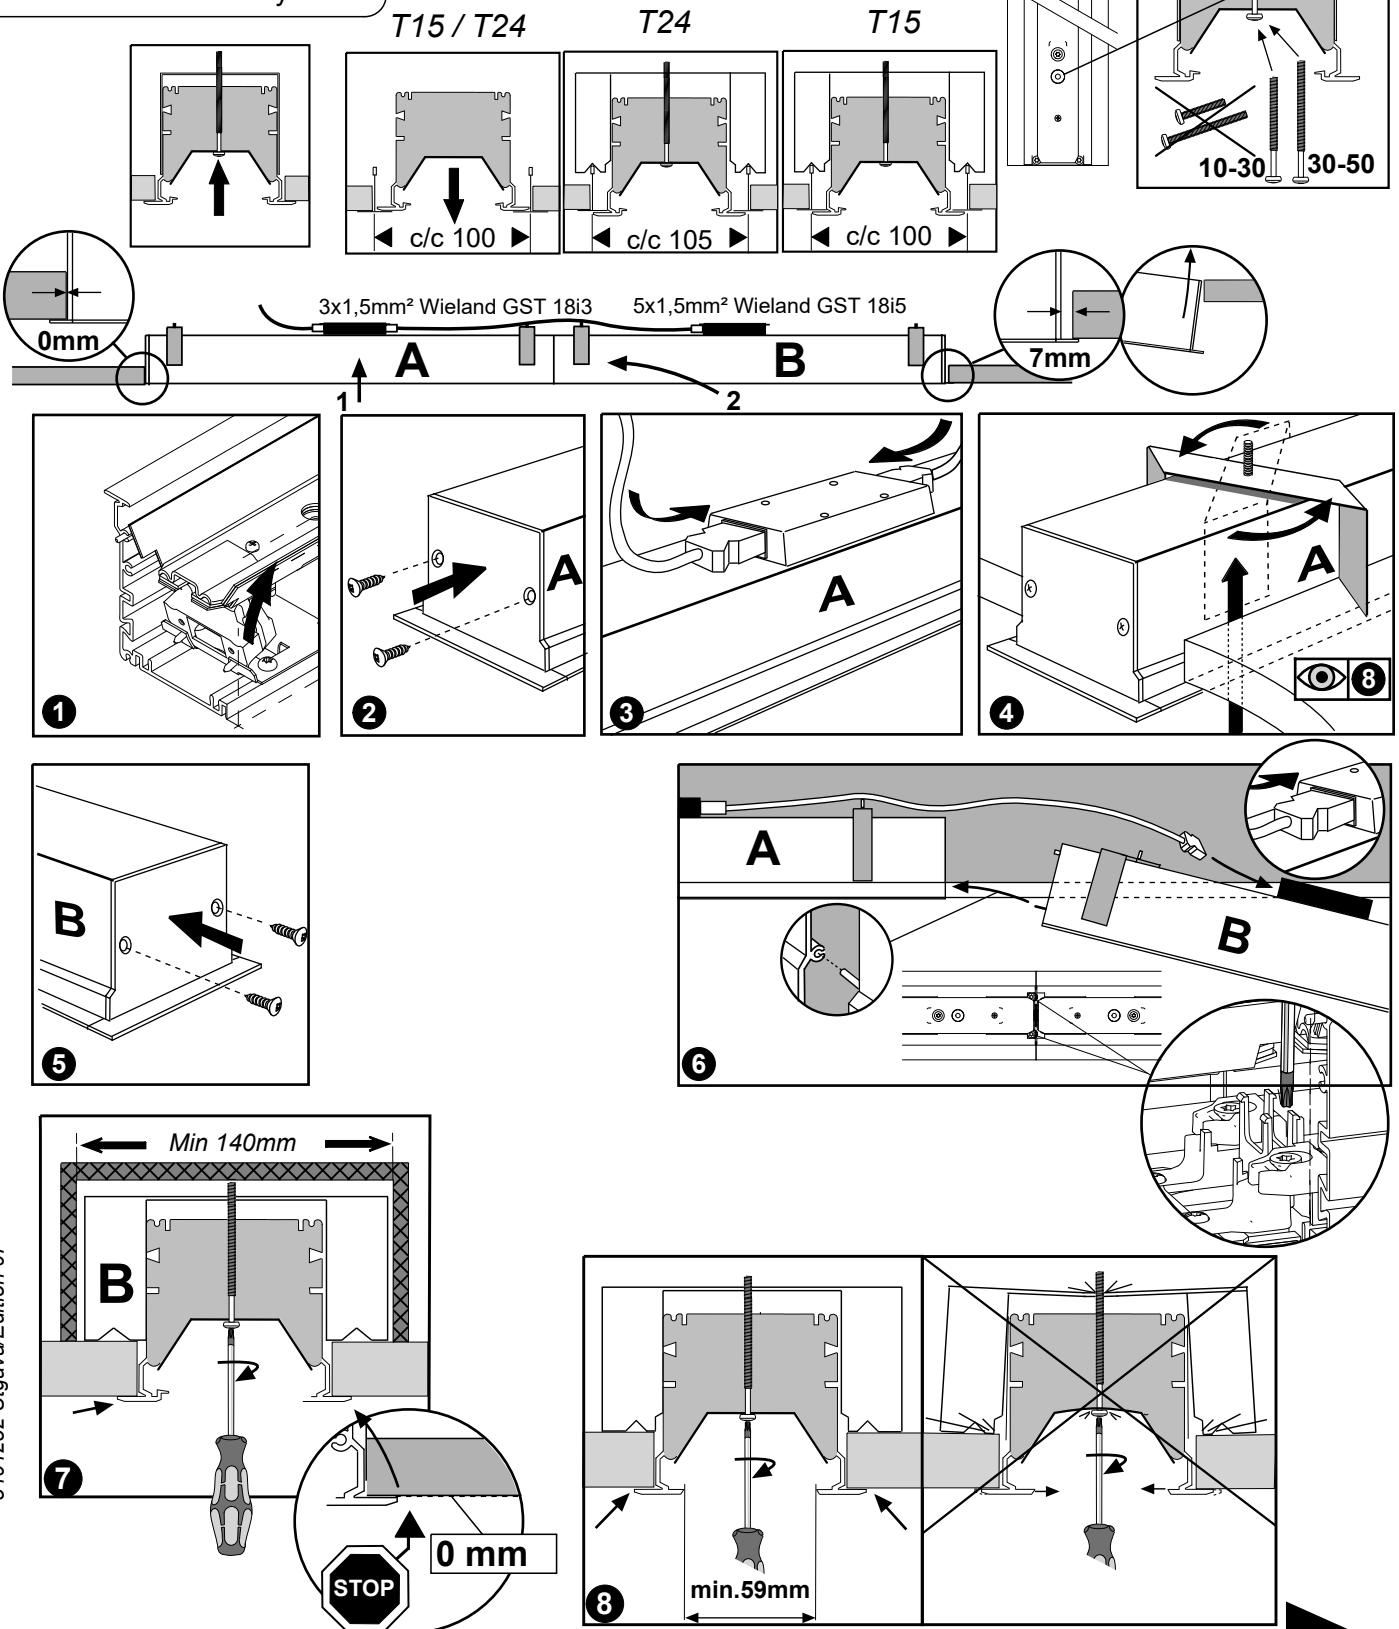

- **GB** For use in ventilated or unventilated spaces
- **S** För användning i ventilerade eller oventilerade utrymme