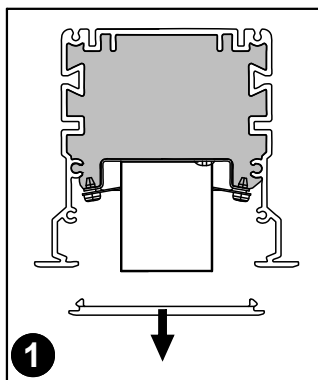

## Notor Recessed Control Track Unit

- (S)** Får täckas med isolerande material
- (GB)** Can be covered with isolating material