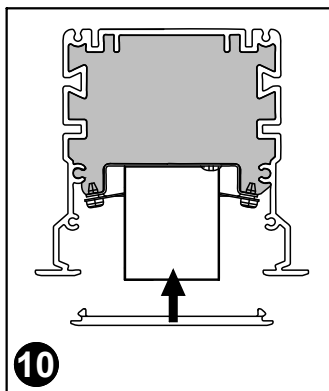

## Notor Recessed Control Track Unit

- (S)** Får täckas med isolerande material
- (GB)** Can be covered with isolating material