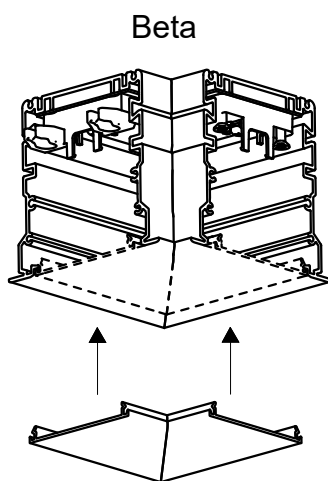

FAGERHULT SE - 566 80 Habo

Notor REC LED L-Coupler