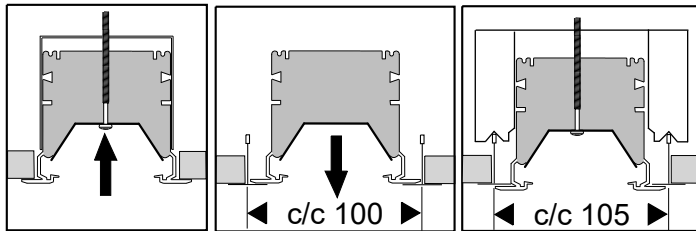

## Notor Recessed Control Track Unit

- (S)** Får täckas med isolerande material
- (GB)** Can be covered with isolating material