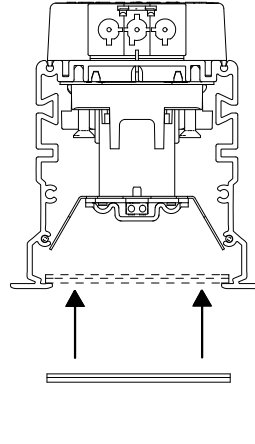

Opal Flush

Opal Flush