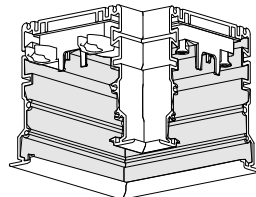

FAGERHULT SE - 566 80 Habo

Notor REC LED L-Coupler

Delta
Opal Flush
Opal Dropped

Beta