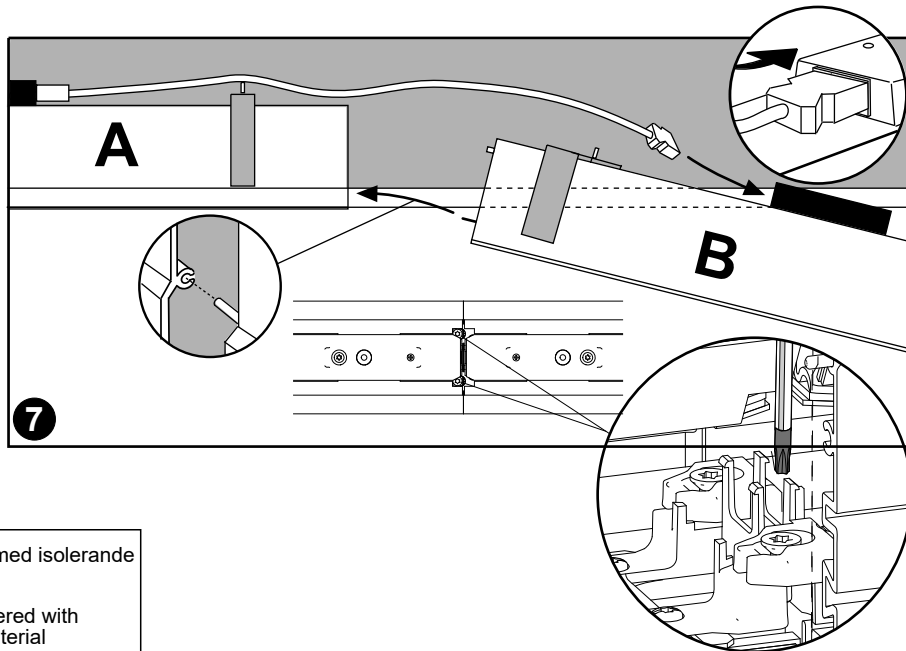

## Notor Recessed Control Track Unit

- (S)** Får täckas med isolerande material
- (GB)** Can be covered with isolating material