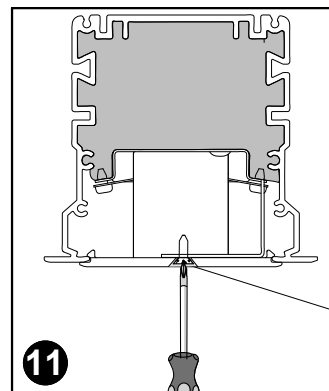

## Notor Recessed Control Track Unit

- (S)** Får täckas med isolerande material
- (GB)** Can be covered with isolating material