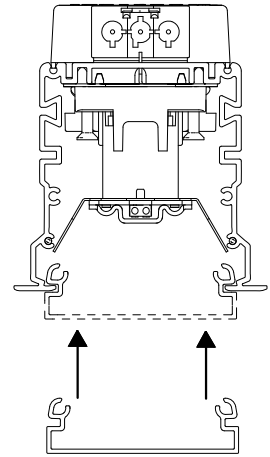

Opal Dropped

Opal Dropped