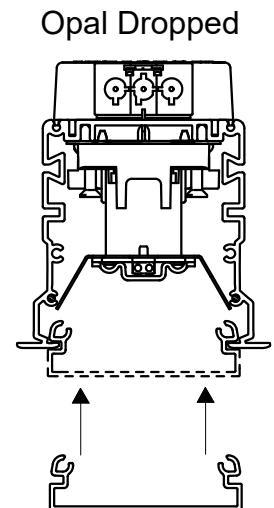

FAGERHULT SE - 566 80 Habo

Notor REC LED L-Coupler