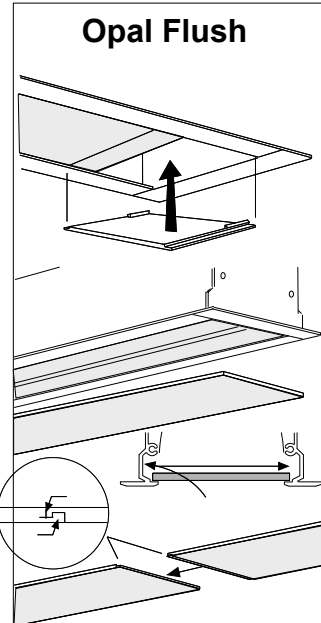

Notor Recessed LED

Single

Start

Con/End

(S) Får ej täckas med isolering

(GB) Must not be covered with insulating matting

(S) Ljuskälla, drivdon och anslutningskabel ska enbart bytas ut av tillverkaren eller dess utsedda person.

(GB) The light source, control gear and external cable shall exclusively be replaced by the manufacturer or its designated person.

Manufactured by Fagerhult Sweden.
For UK market importer Fagerhult UK
33-34 Dolben Street, London, SE1 0UQ

(S) Det är lämpligt att denna information överlämnas till användaren av anläggningen.

(GB) It is appropriate that this information is passed on to the users of the installation.