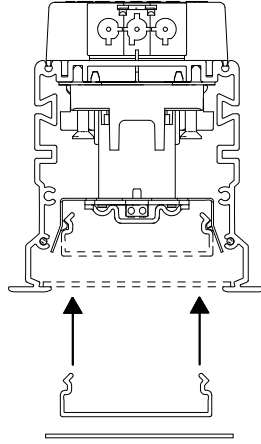

Delta

Delta