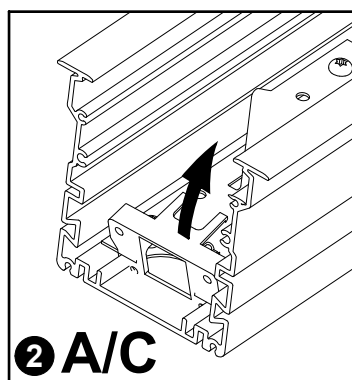

## Notor Recessed Control Track Unit

- (S)** Får täckas med isolerande material
- (GB)** Can be covered with isolating material