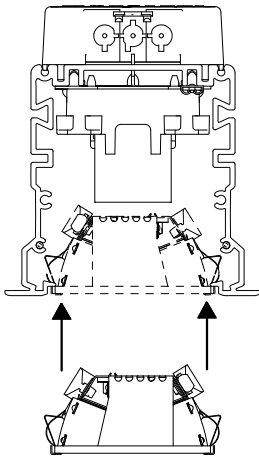

Beta

Notor Recessed LED

Beta