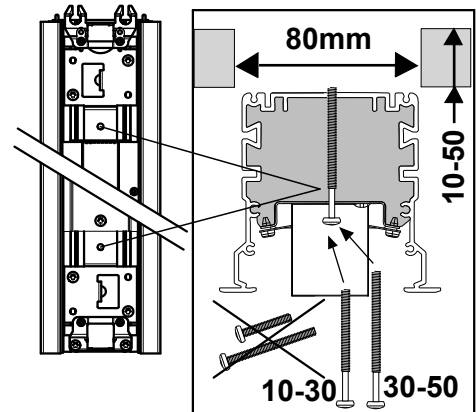

## Notor Recessed Control Track Unit

- (S)** Får täckas med isolerande material
- (GB)** Can be covered with isolating material