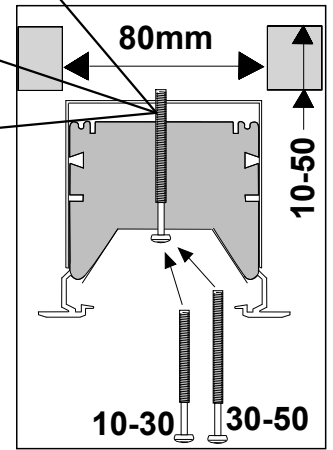

FAGERHULT SE - 566 80 Habo

Notor REC LED L-Coupler

Delta
Opal Flush
Opal Dropped

Beta

(GB) For use in ventilated or unventilated spaces
(S) För användning i ventilerade eller oventilerade utrymme

(S) Ljuskälla, drivdon och anslutningskabel ska enbart bytas ut av tillverkaren eller dess utsedda person.

(GB) The light source, control gear and external cable shall exclusively be replaced by the manufacturer or its designated person.

(S) Det är lämpligt att denna information överlämnas till användaren av anläggningen.

(GB) It is appropriate that this information is passed on to the users of the installation.

Manufactured by Fagerhult Sweden.
For UK market importer Fagerhult UK
33-34 Dolben Street, London, SE1 0UQ