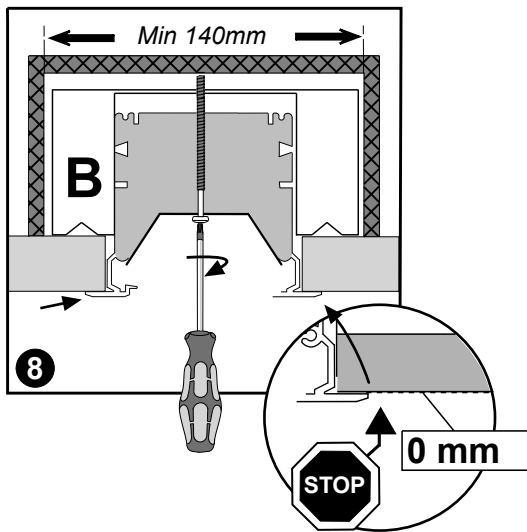

## Notor Recessed Control Track Unit

- (S)** Får täckas med isolerande material
- (GB)** Can be covered with isolating material