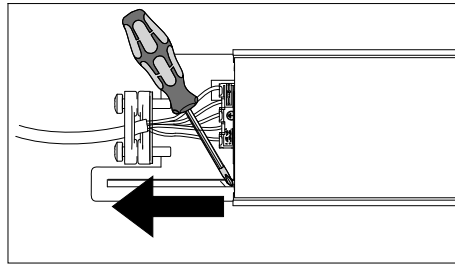

## Notor 65 Dynamic

For Notor 65 Dynamic with push buttons:  
Recommended max installation height: 2 m

 Ljuskällan ska enbart bytas ut av tillverkaren eller dess utsedda person.  
The light source shall only be replaced by the manufacturer or its designated person.