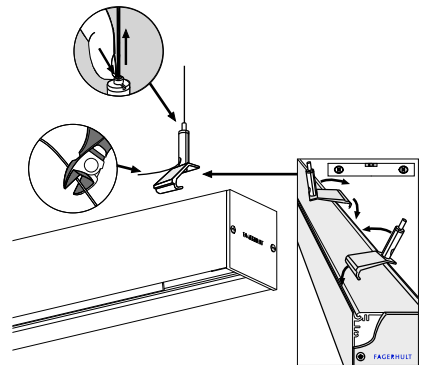

## Notor 65 Dynamic

For Notor 65 Dynamic with push buttons:  
Recommended max installation height: 2 m

 Ljuskällan ska enbart bytas ut av tillverkaren eller dess utsedda person.  
The light source shall only be replaced by the manufacturer or its designated person.