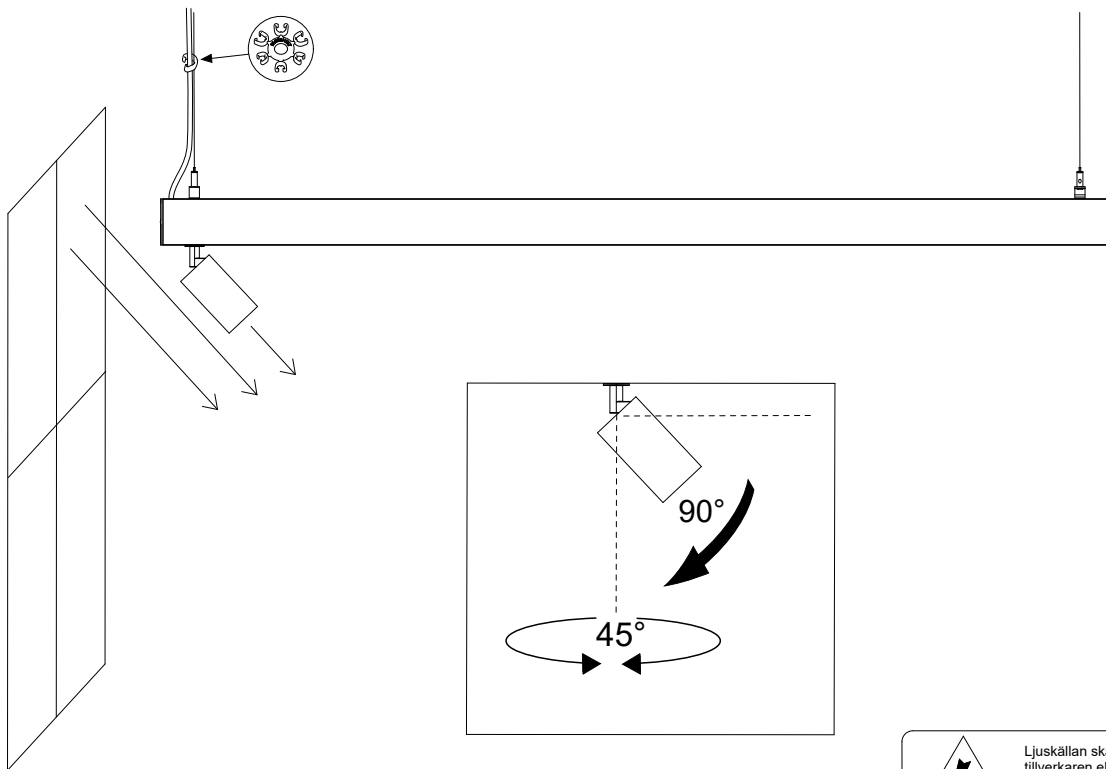

## Notor 65 Dynamic

For Notor 65 Dynamic with push buttons:  
Recommended max installation height: 2 m

 Ljuskällan ska enbart bytas ut av tillverkaren eller dess utsedda person.  
The light source shall only be replaced by the manufacturer or its designated person.