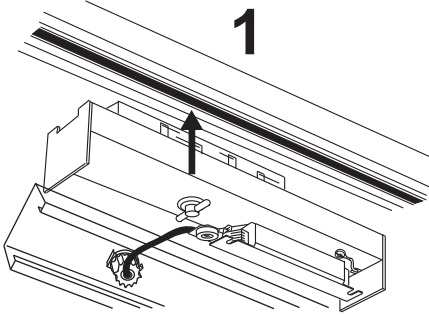

FAGERHULT

SE - 566 80 Habo

iTrack emLED

with battery

central supply

Anslut batteriet innan spänningen kopplas på.
Connect battery before switching on the main supply.

4860518 Utgåva/Edition 4

1