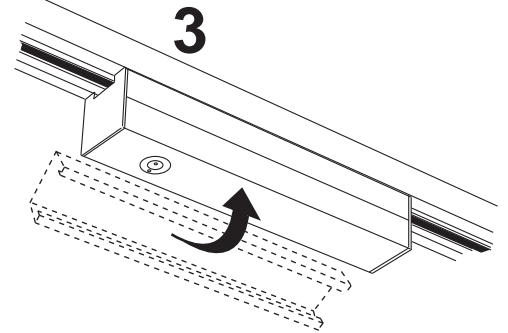

FAGERHULT

SE - 566 80 Habo

iTrack emLED

with battery

central supply

Anslut batteriet innan spänningen kopplas på.
Connect battery before switching on the main supply.

4860518 Utgåva/Edition 4

1

2

3