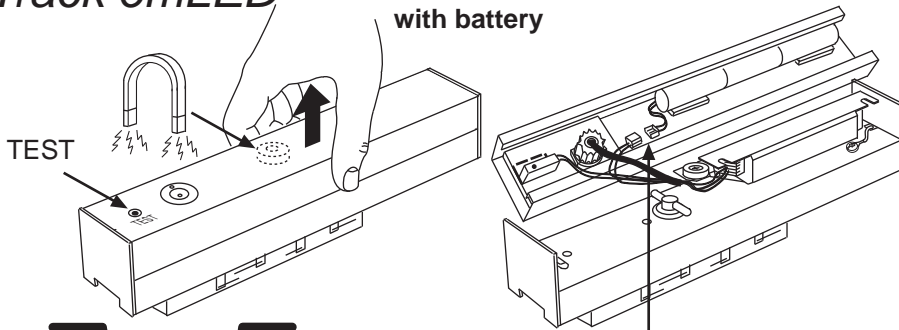

FAGERHULT

SE - 566 80 Habo

iTrack emLED

with battery

central supply

Anslut batteriet innan spänningen kopplas på.
Connect battery before switching on the main supply.

4860518 Utgåva/Edition 4

1