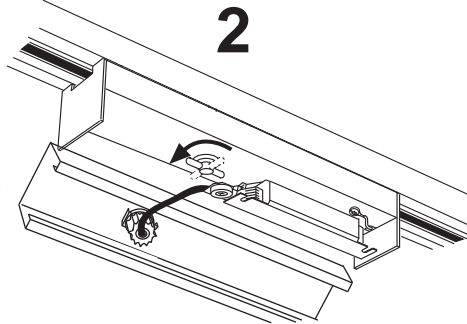

FAGERHULT

SE - 566 80 Habo

iTrack emLED

with battery

central supply

Anslut batteriet innan spänningen kopplas på.
Connect battery before switching on the main supply.

4860518 Utgåva/Edition 4

1