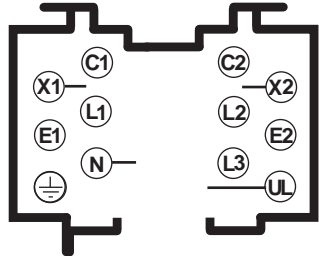

FAGERHULT

SE - 566 80 Habo

iTrack emLED

with battery

central supply

Anslut batteriet innan spänningen kopplas på.
Connect battery before switching on the main supply.

4860518 Utgåva/Edition 4

1