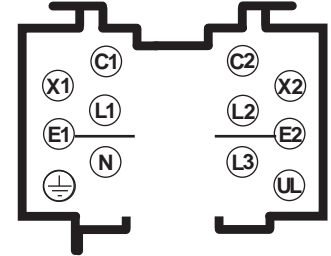

FAGERHULT

SE - 566 80 Habo

iTrack emLED

with battery

central supply

Anslut batteriet innan spänningen kopplas på.
Connect battery before switching on the main supply.

4860518 Utgåva/Edition 4

1