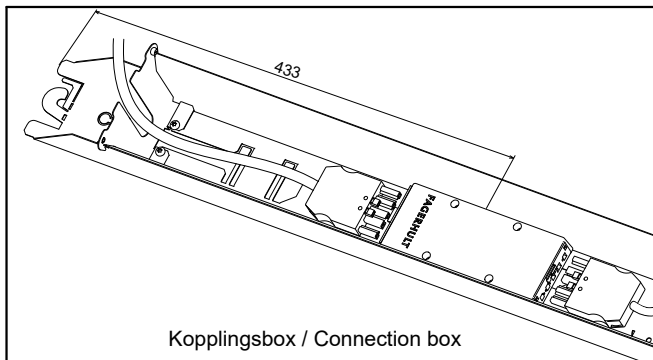

GB The light source and control gear shall only be replaced by the manufacturer or its designated person.

Låsskruv, kan monteras vid behov.  
Locking screw, can be mounted, if necessary.

5007331 Utgåva/Edition 09