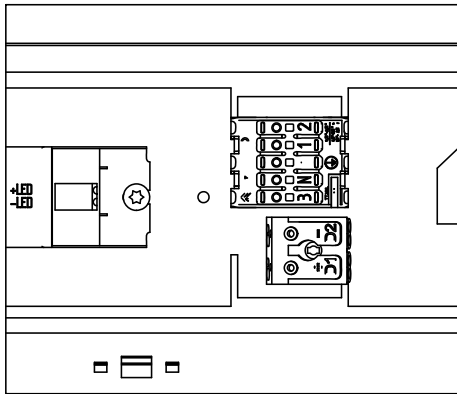

GB The light source and control gear shall only be replaced by the manufacturer or its designated person.

Låsskruv, kan monteras vid behov.  
Locking screw, can be mounted, if necessary.

5007331 Utgåva/Edition 09