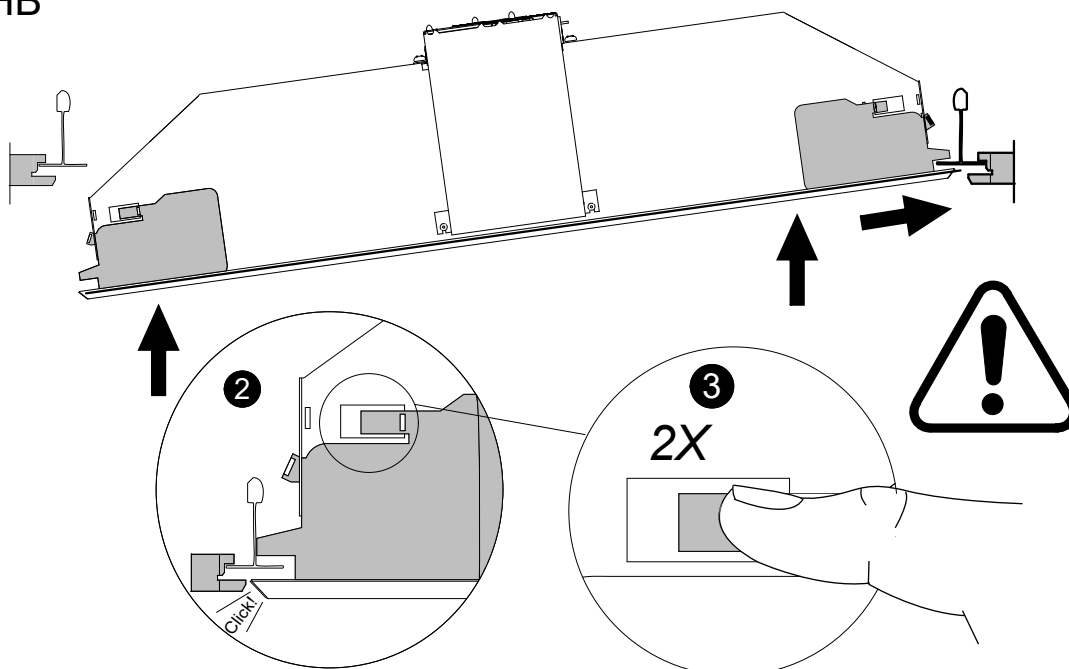

HB

Infällnadsutrymme får täckas med isolering
Box space can be covered with insulating matting

5416314 Utgåva/Edition 04

(S) Det är lämpligt att denna information överlämnas till användaren av anläggningen.

(GB) It is appropriate that this information is passed on to the users of the installation.

Manufactured by Fagerhult Sweden.
For UK market importer Fagerhult UK
33-34 Dolben Street, London, SE1 0UQ