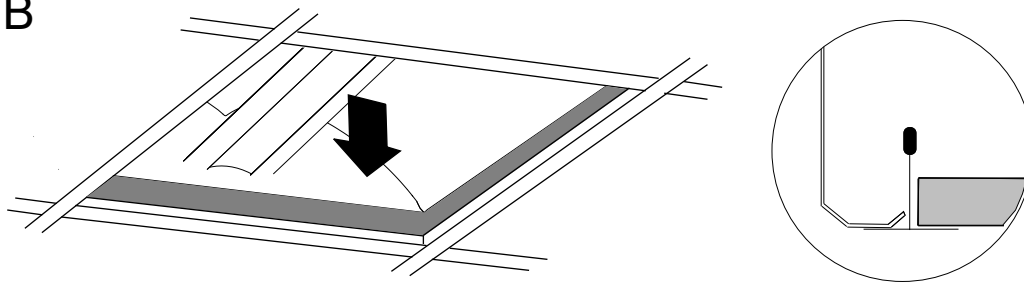

FAGERHULT

SE - 566 80 Habo

Indigo Combo Organic Response

- (S) Ljuskälla och drivdon ska enbart bytas ut av tillverkaren eller dess utsedda person.
  (GB) The light source and control gear shall only be replaced by the manufacturer or its designated person.

VTB

HB

Infällnadsutrymme får täckas med isolering
Box space can be covered with insulating matting

5416314 Utgåva/Edition 04

(S) Det är lämpligt att denna information överlämnas till användaren av anläggningen.

(GB) It is appropriate that this information is passed on to the users of the installation.

Manufactured by Fagerhult Sweden.
For UK market importer Fagerhult UK
33-34 Dolben Street, London, SE1 0UQ