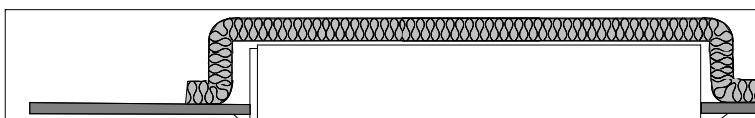

HB

Infällnadsutrymme får täckas med isolering
Box space can be covered with insulating matting

5416314 Utgåva/Edition 04

(S) Det är lämpligt att denna information överlämnas till användaren av anläggningen.

(GB) It is appropriate that this information is passed on to the users of the installation.

Manufactured by Fagerhult Sweden.
For UK market importer Fagerhult UK
33-34 Dolben Street, London, SE1 0UQ