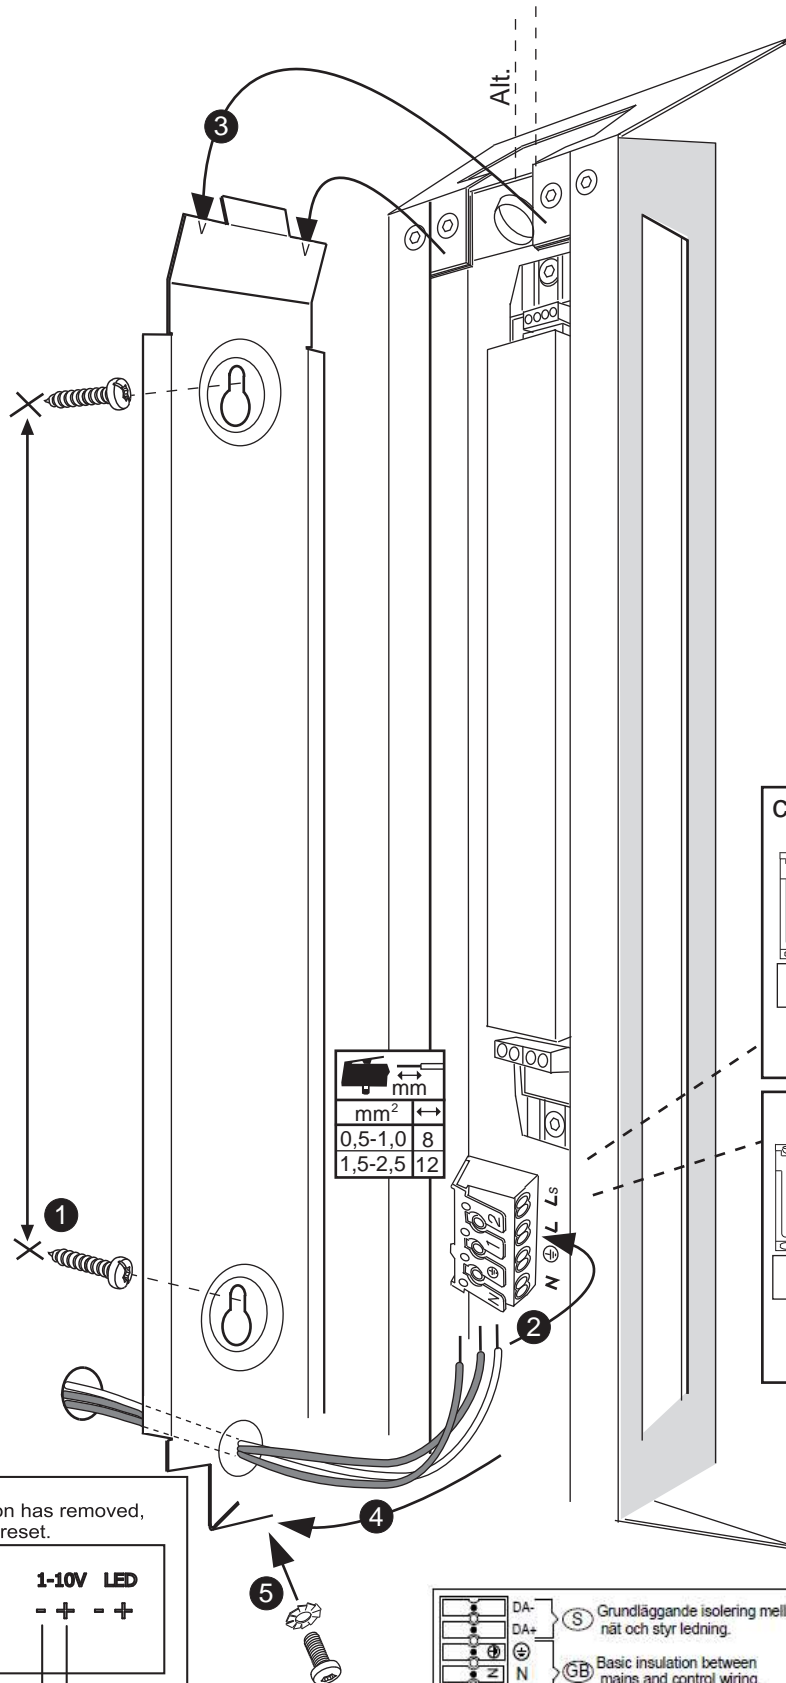

Fasett

If the push button has removed, must device be reset.

L N SW **1-10V LED**

- + - +

Short circuit 1-10v port for min 2 sec to reset the device

4911277 Utgåva/Edition 4

Manufactured by Fagerhult Sweden.
For UK market importer Fagerhult UK
33-34 Dolben Street, London, SE1 0UQ