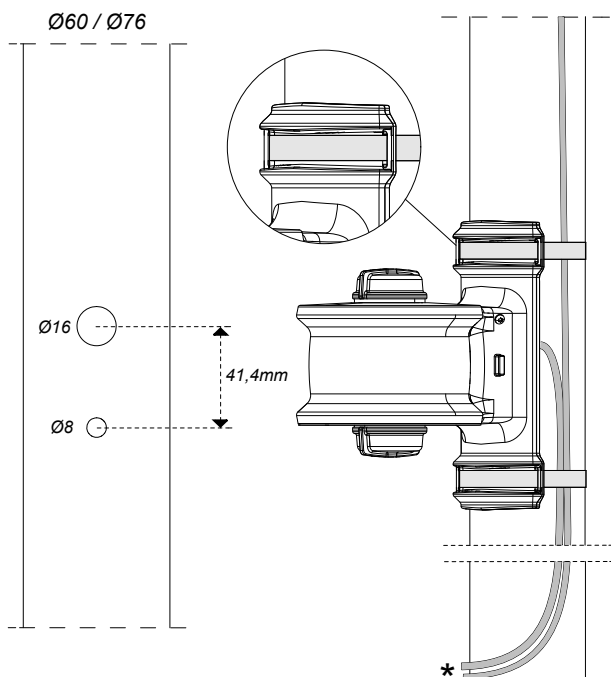

GB The luminaire should be positioned so that prolonged staring into the luminaire at a distance closer than 1 m is not expected.

S Grundläggande isolering mellan nät och styr ledning.

GB Basic insulation between mains and control wiring.

FAGERHULT

SE - 566 80 Habo

Zhaga on pole

Alt.

*

From Zhaga

24Vdc	Brown/Brun
DA +	Blue/Blå
DA -	Black/Svart

Grey cable not in use