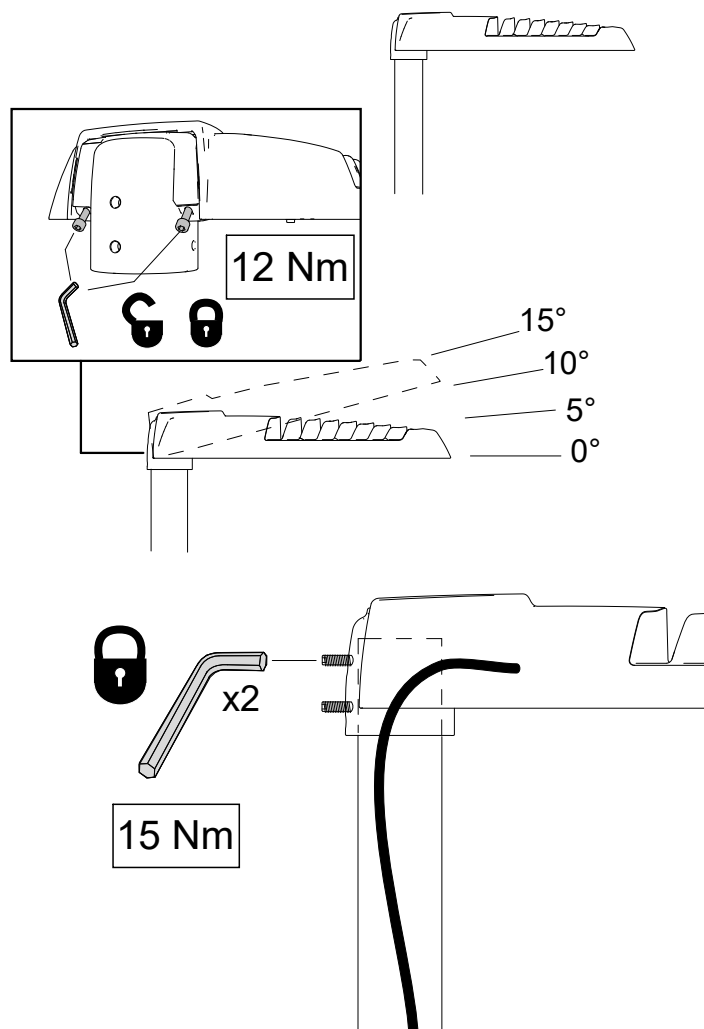

FAGERHULT

SE - 566 80 Habo

Evolume G2

Evolume 75

Max weight: 5 kg
Max projected area:
From below: 0,118 m²
From the side: 0,029 m²

Evolume 1

Max weight: 7 kg
Max projected area:
From below: 0,160 m²
From the side: 0,038 m²

Evolume 2

Max weight: 12 kg
Max projected area:
From below: 0,255 m²
From the side: 0,053 m²

5446809 Utgåva/Edition 02

Manufactured by Fagerhult Sweden.
For UK market importer Fagerhult UK
33-34 Dolben Street, London, SE1 0UQ