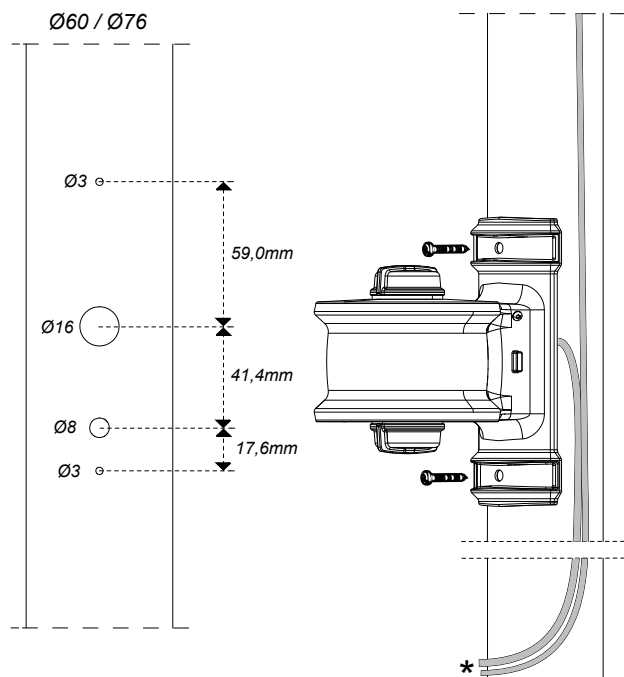

FAGERHULT

SE - 566 80 Habo

Zhaga on pole

Alt.