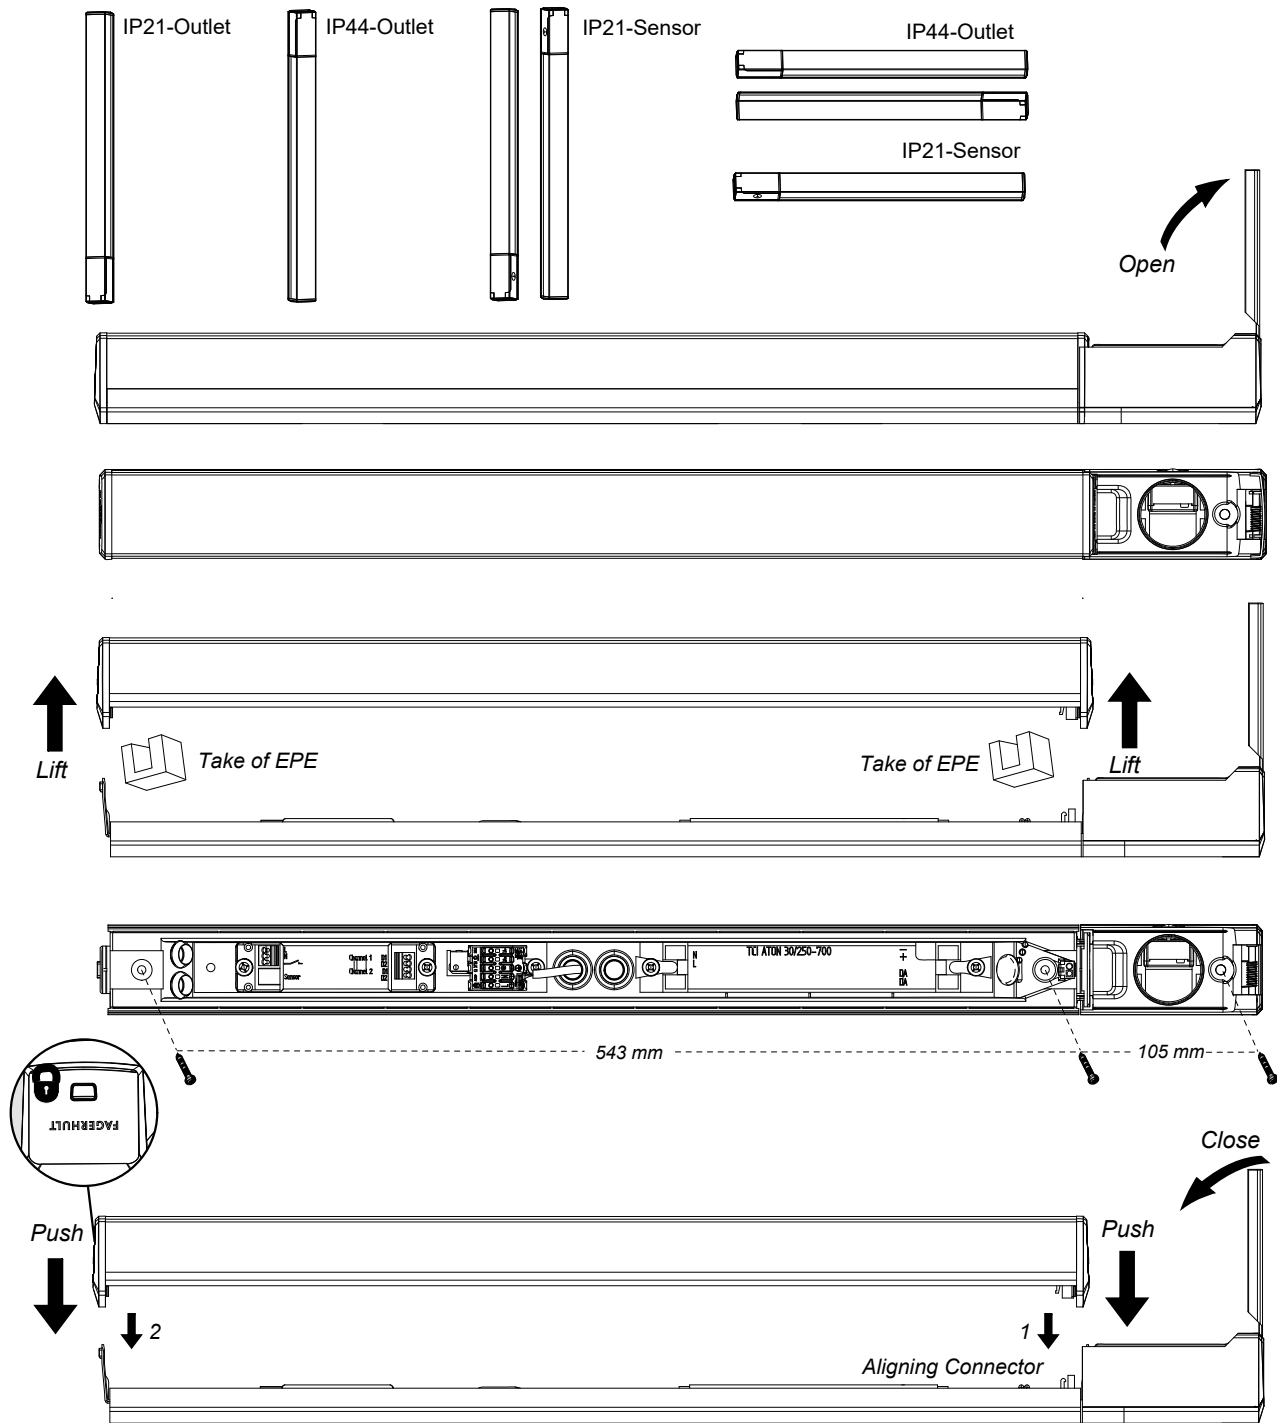

Outlet and Sensor version