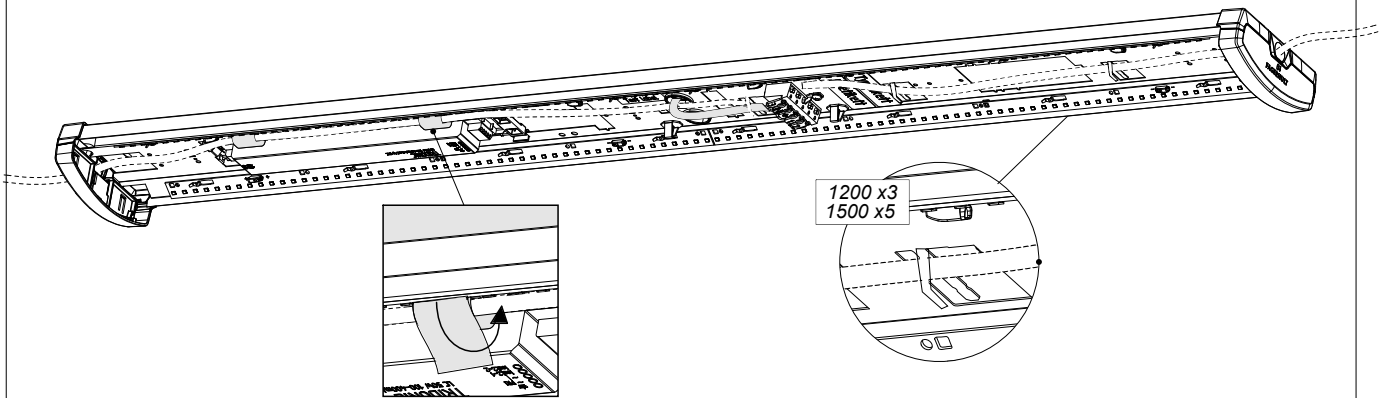

**GB** It is appropriate that this information is passed on to the users of the installation.

5

600

1200

1500

Through wiring

**With ORGANIC RESPONS (OR)**

Operating frequency bands and output power (EIRP):  
Frequency band: 2.4 GHz  
Output power (4dBm max within our operating band)