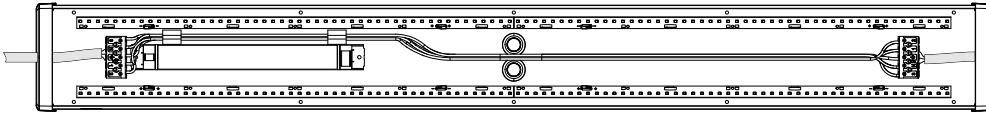

**GB** It is appropriate that this information is passed on to the users of the installation.

5

600

1200

1500

Through wiring

**With ORGANIC RESPONS (OR)**

Operating frequency bands and output power (EIRP):  
Frequency band: 2.4 GHz  
Output power (4dBm max within our operating band)