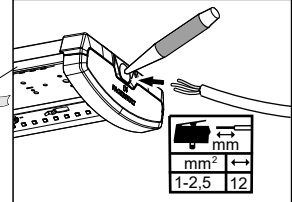

**GB** It is appropriate that this information is passed on to the users of the installation.

5

600

1200

1500

Through wiring

**With ORGANIC RESPONS (OR)**

Operating frequency bands and output power (EIRP):  
Frequency band: 2.4 GHz  
Output power (4dBm max within our operating band)