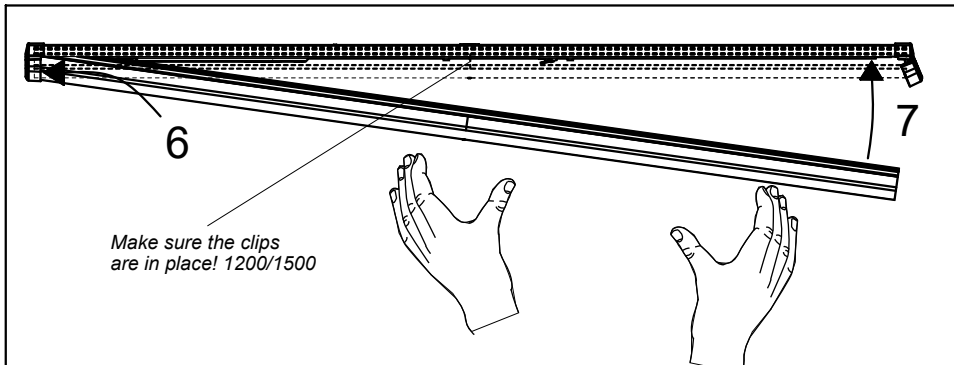

**GB** It is appropriate that this information is passed on to the users of the installation.

5

600

1200

1500

Through wiring

**With ORGANIC RESPONS (OR)**

Operating frequency bands and output power (EIRP):  
Frequency band: 2.4 GHz  
Output power (4dBm max within our operating band)