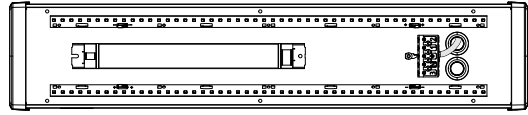

**GB** It is appropriate that this information is passed on to the users of the installation.

5

600

1200

1500

Through wiring

**With ORGANIC RESPONS (OR)**

Operating frequency bands and output power (EIRP):  
Frequency band: 2.4 GHz  
Output power (4dBm max within our operating band)