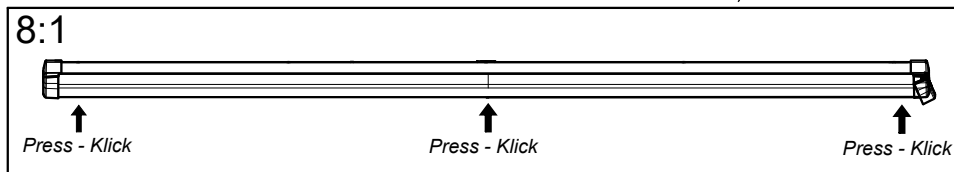

**GB** It is appropriate that this information is passed on to the users of the installation.

5

600

1200

1500

Through wiring

**With ORGANIC RESPONS (OR)**

Operating frequency bands and output power (EIRP):  
Frequency band: 2.4 GHz  
Output power (4dBm max within our operating band)