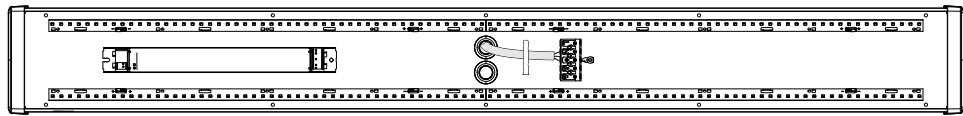

**GB** It is appropriate that this information is passed on to the users of the installation.

5

600

1200

1500

Through wiring

**With ORGANIC RESPONS (OR)**

Operating frequency bands and output power (EIRP):  
Frequency band: 2.4 GHz  
Output power (4dBm max within our operating band)