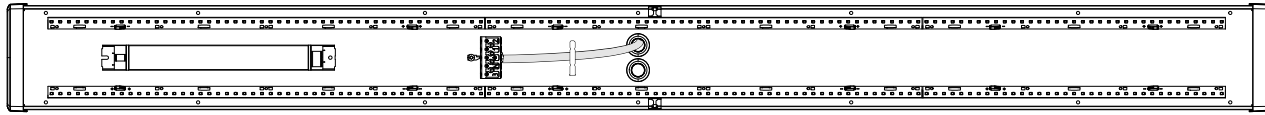

**GB** It is appropriate that this information is passed on to the users of the installation.

5

600

1200

1500

Through wiring

**With ORGANIC RESPONS (OR)**

Operating frequency bands and output power (EIRP):  
Frequency band: 2.4 GHz  
Output power (4dBm max within our operating band)