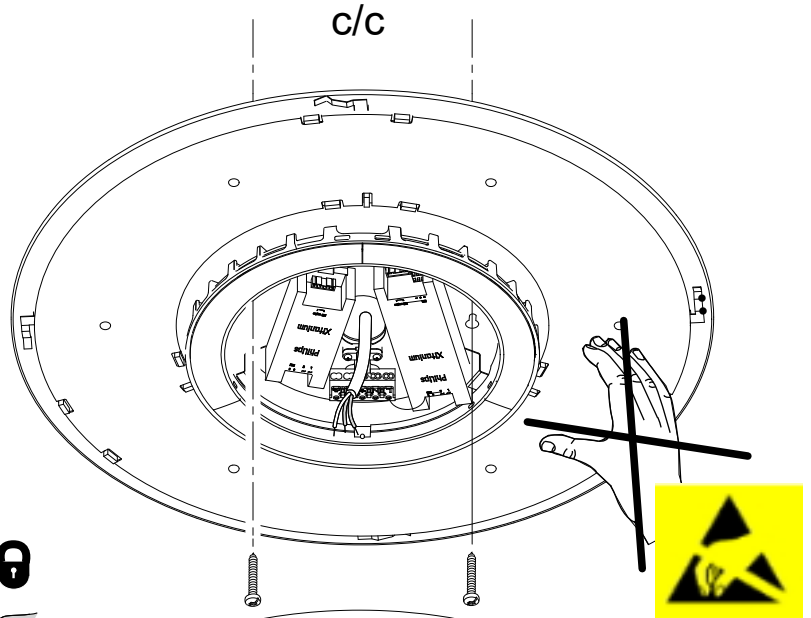

### Surface mounted

Ø	c/c
400	130mm
550	169mm

	DA-	<b>S</b> Grundläggande isolering mellan nät och styrledning.
	DA+	
	N	<b>GB</b> Basic insulation between mains and control wiring.
	L	

Ljuskällan ska enbart bytas ut av tillverkaren eller hans utsedda person.  
The light source shall only be replaced by the manufacturer or his designated person.

# Recessed

	Ø
400	405 mm
550	555 mm

Ljuskällan ska enbart bytas ut av tillverkaren eller hans utsedda person.  
The light source shall only be replaced by the manufacturer or his designated person.