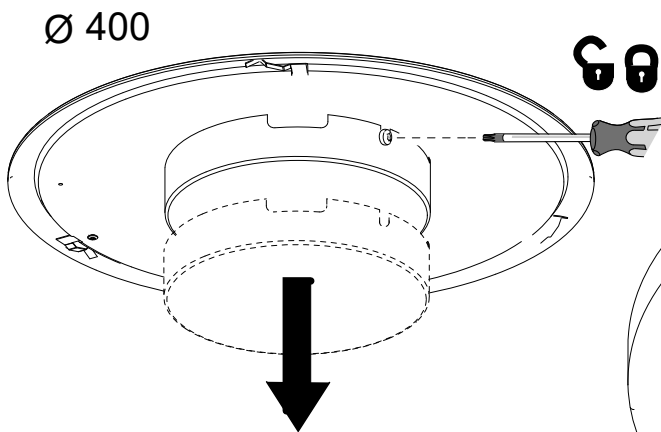

### Surface mounted

Ø	c/c
400	130mm
550	169mm

	DA-	<b>S</b> Grundläggande isolering mellan nät och styrledning.
	DA+	
	N	<b>GB</b> Basic insulation between mains and control wiring.
	L	

Ljuskällan ska enbart bytas ut av tillverkaren eller hans utsedda person.  
The light source shall only be replaced by the manufacturer or his designated person.

# Recessed

	Ø
400	405 mm
550	555 mm

Ljuskällan ska enbart bytas ut av tillverkaren eller hans utsedda person.  
The light source shall only be replaced by the manufacturer or his designated person.