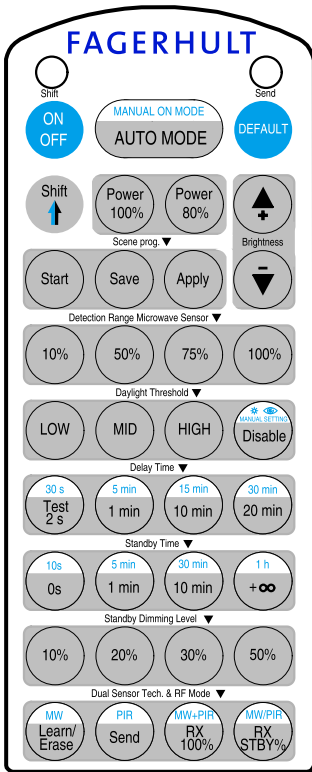

e-Sense Move Highbay

Art.no. 86368

Luminaire with e-Sense Move Highbay can control 20pcs of standard DALI loads. All settings can be programmed with Fagerhult remote control FRC-11 art.no. 86368

For more information and connection diagram, please go to www.fagerhult.com

FACTORY SETTINGS

Delay time: 1min.
Standby time: 5min.
Standby dimming level: 20%
Daylight Threshold: Disabled
RF signal STBY%: 100%
Sensor active: PIR (MW disabled)

RADIO SPECIFICATION

Operating frequency bands and output power (EIRP):
5800 MHz (-7,8 dBm) and 868 MHz (-2,07 dBm)