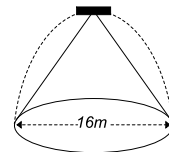

-525 e-Sense Move Highbay,
Aisle/corridor

-526 e-Sense Move Highbay,
Open area

Maximum mounting height for luminaire with sensor

Detection range for PIR and Microwave sensors at maximum height

5415891 Utgåva/Edition 05