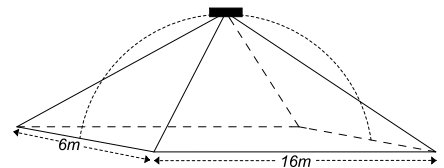

-525 e-Sense Move Highbay,
Aisle/corridor

-526 e-Sense Move Highbay,
Open area

Maximum mounting height for luminaire with sensor

Detection range for PIR and Microwave sensors at maximum height

5415891 Utgåva/Edition 05