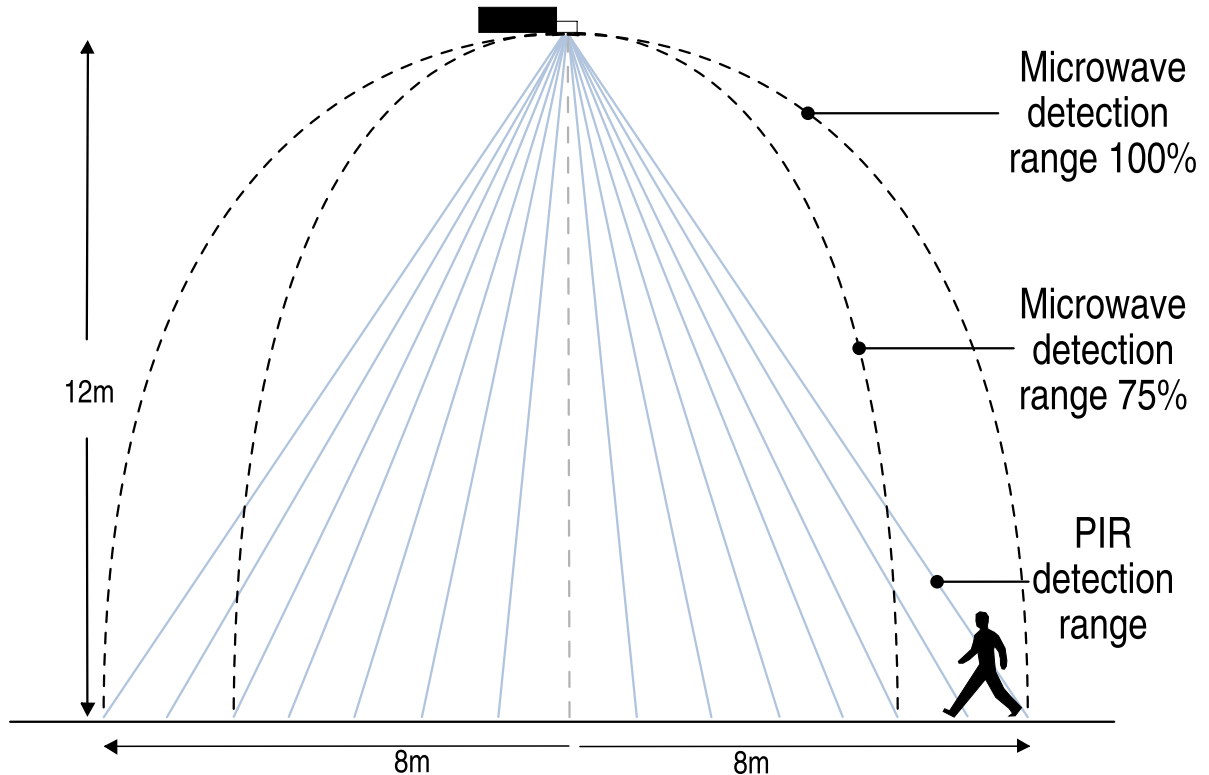

FACTORY SETTINGS

Delay time: 1min.
Standby time: 5min.
Standby dimming level: 20%
Daylight Threshold: Disabled
RF signal STBY%: 100%
Sensor active: PIR (MW disabled)

RADIO SPECIFICATION

Operating frequency bands and output power (EIRP):
5800 MHz (-7,8 dBm) and 868 MHz (-2,07 dBm)

-525 e-Sense Move Highbay,
Aisle/corridor

-526 e-Sense Move Highbay,
Open area

Maximum mounting height for luminaire with sensor

Detection range for PIR and Microwave sensors at maximum height

5415891 Utgåva/Edition 05